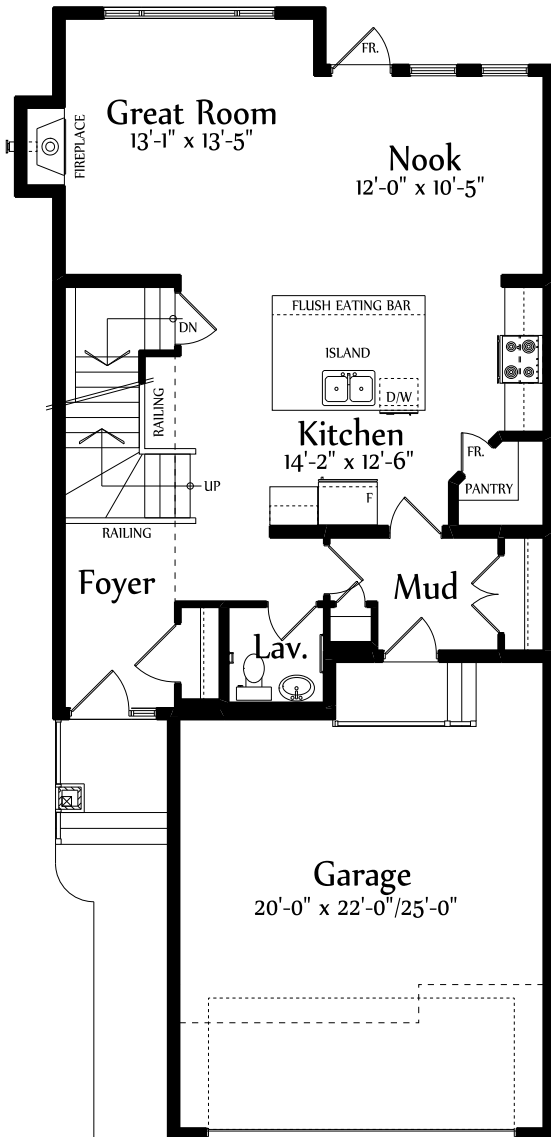

ANTHONY
 1,985 Sq.Ft.

MAIN FLOOR PLAN
 892 Sq.Ft.

SECOND FLOOR PLAN
 1,093 Sq.Ft.

Artistic concept only. Plans and specs subject to change. Not all plans suitable to all subdivisions. Architectural guideline requirements may be extra. Errors and omissions excepted.