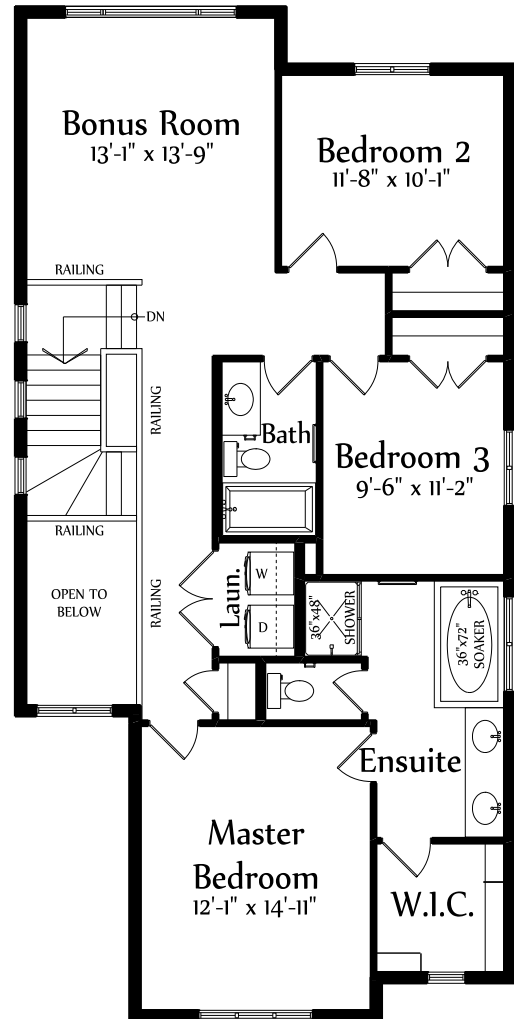

ANTHONY
 1,985 Sq.Ft.

MAIN FLOOR PLAN
 892 Sq.Ft.

SECOND FLOOR PLAN
 1,093 Sq.Ft.

Artistic concept only. Plans and specs subject to change. Not all plans suitable to all subdivisions. Architectural guideline requirements may be extra. Errors and omissions excepted.