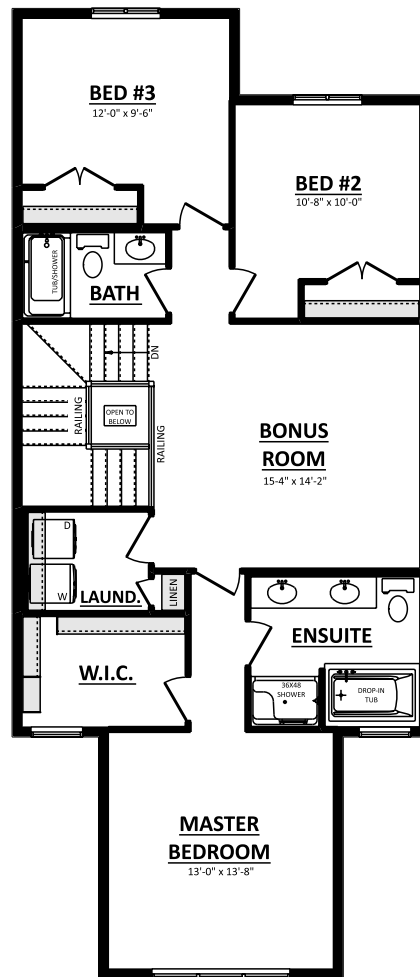

THE CHRISTINA
 1904 Sq.Ft.

MAIN FLOOR PLAN
 833 Sq.Ft.

SECOND FLOOR PLAN
 1071 Sq.Ft.