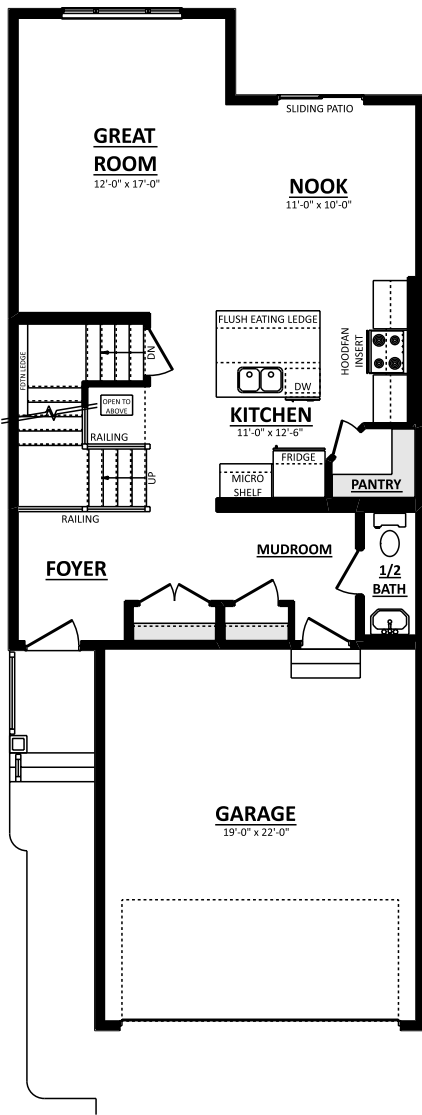

THE CHRISTINA
 1904 Sq.Ft.

MAIN FLOOR PLAN
 833 Sq.Ft.

SECOND FLOOR PLAN
 1071 Sq.Ft.