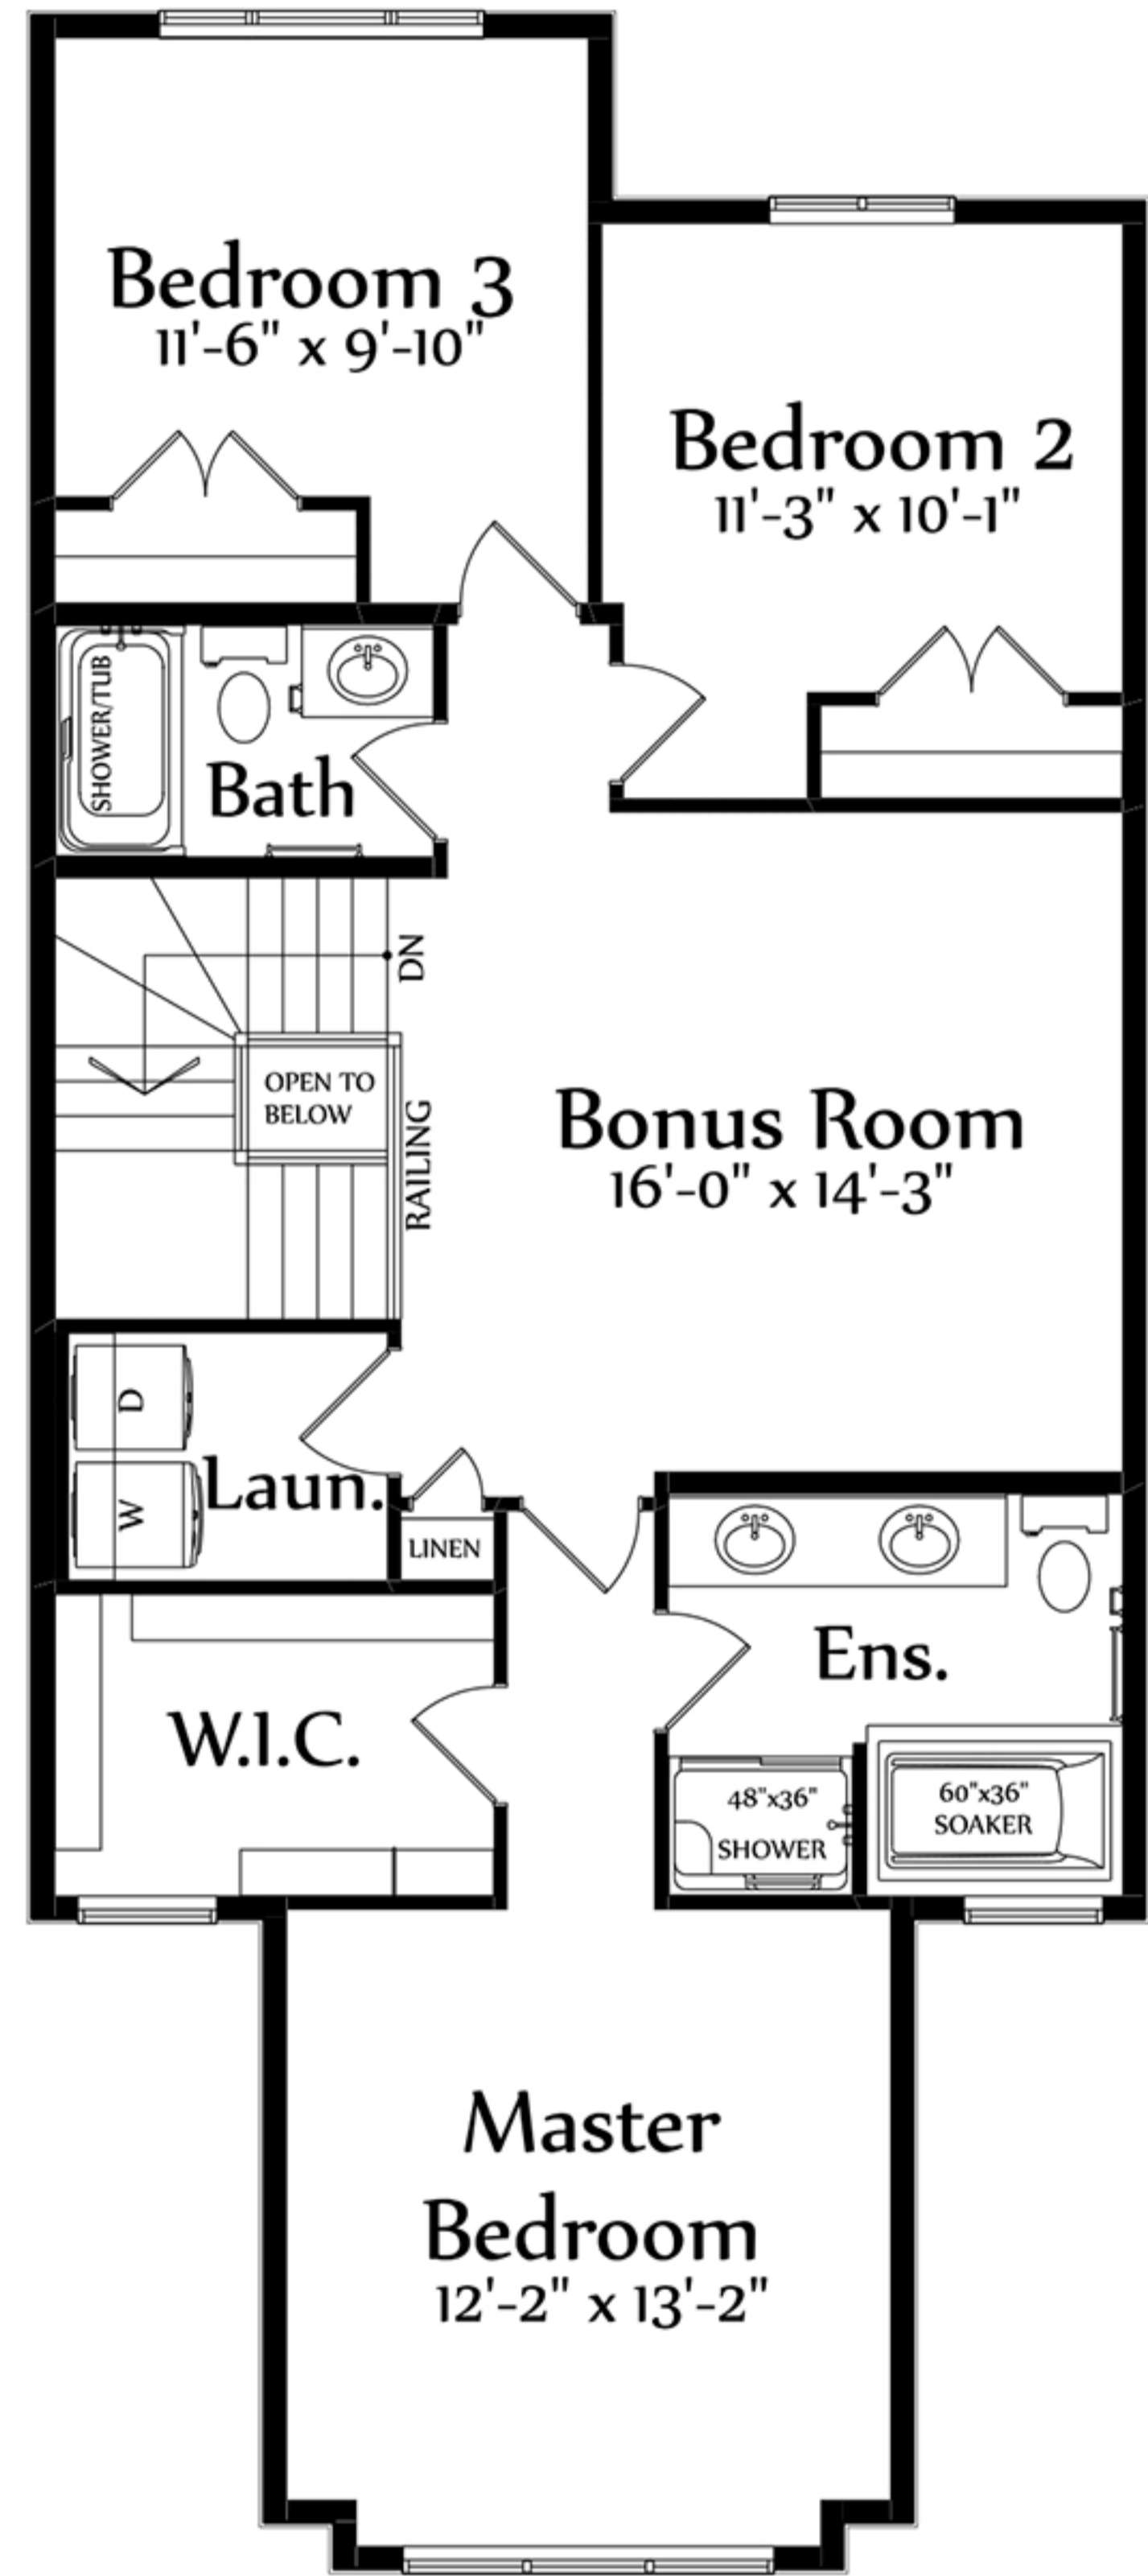

CHRISTINA
 1,881 Sq.Ft.

MAIN FLOOR PLAN
 818 Sq.Ft.

SECOND FLOOR PLAN
 1063 Sq.Ft.

Artistic concept only. Plans and specs subject to change. Not all plans suitable to all subdivisions. Architectural guideline requirements may be extra. Errors and omissions excepted.
 *Plan only available in Graydon Hill Subdivision.