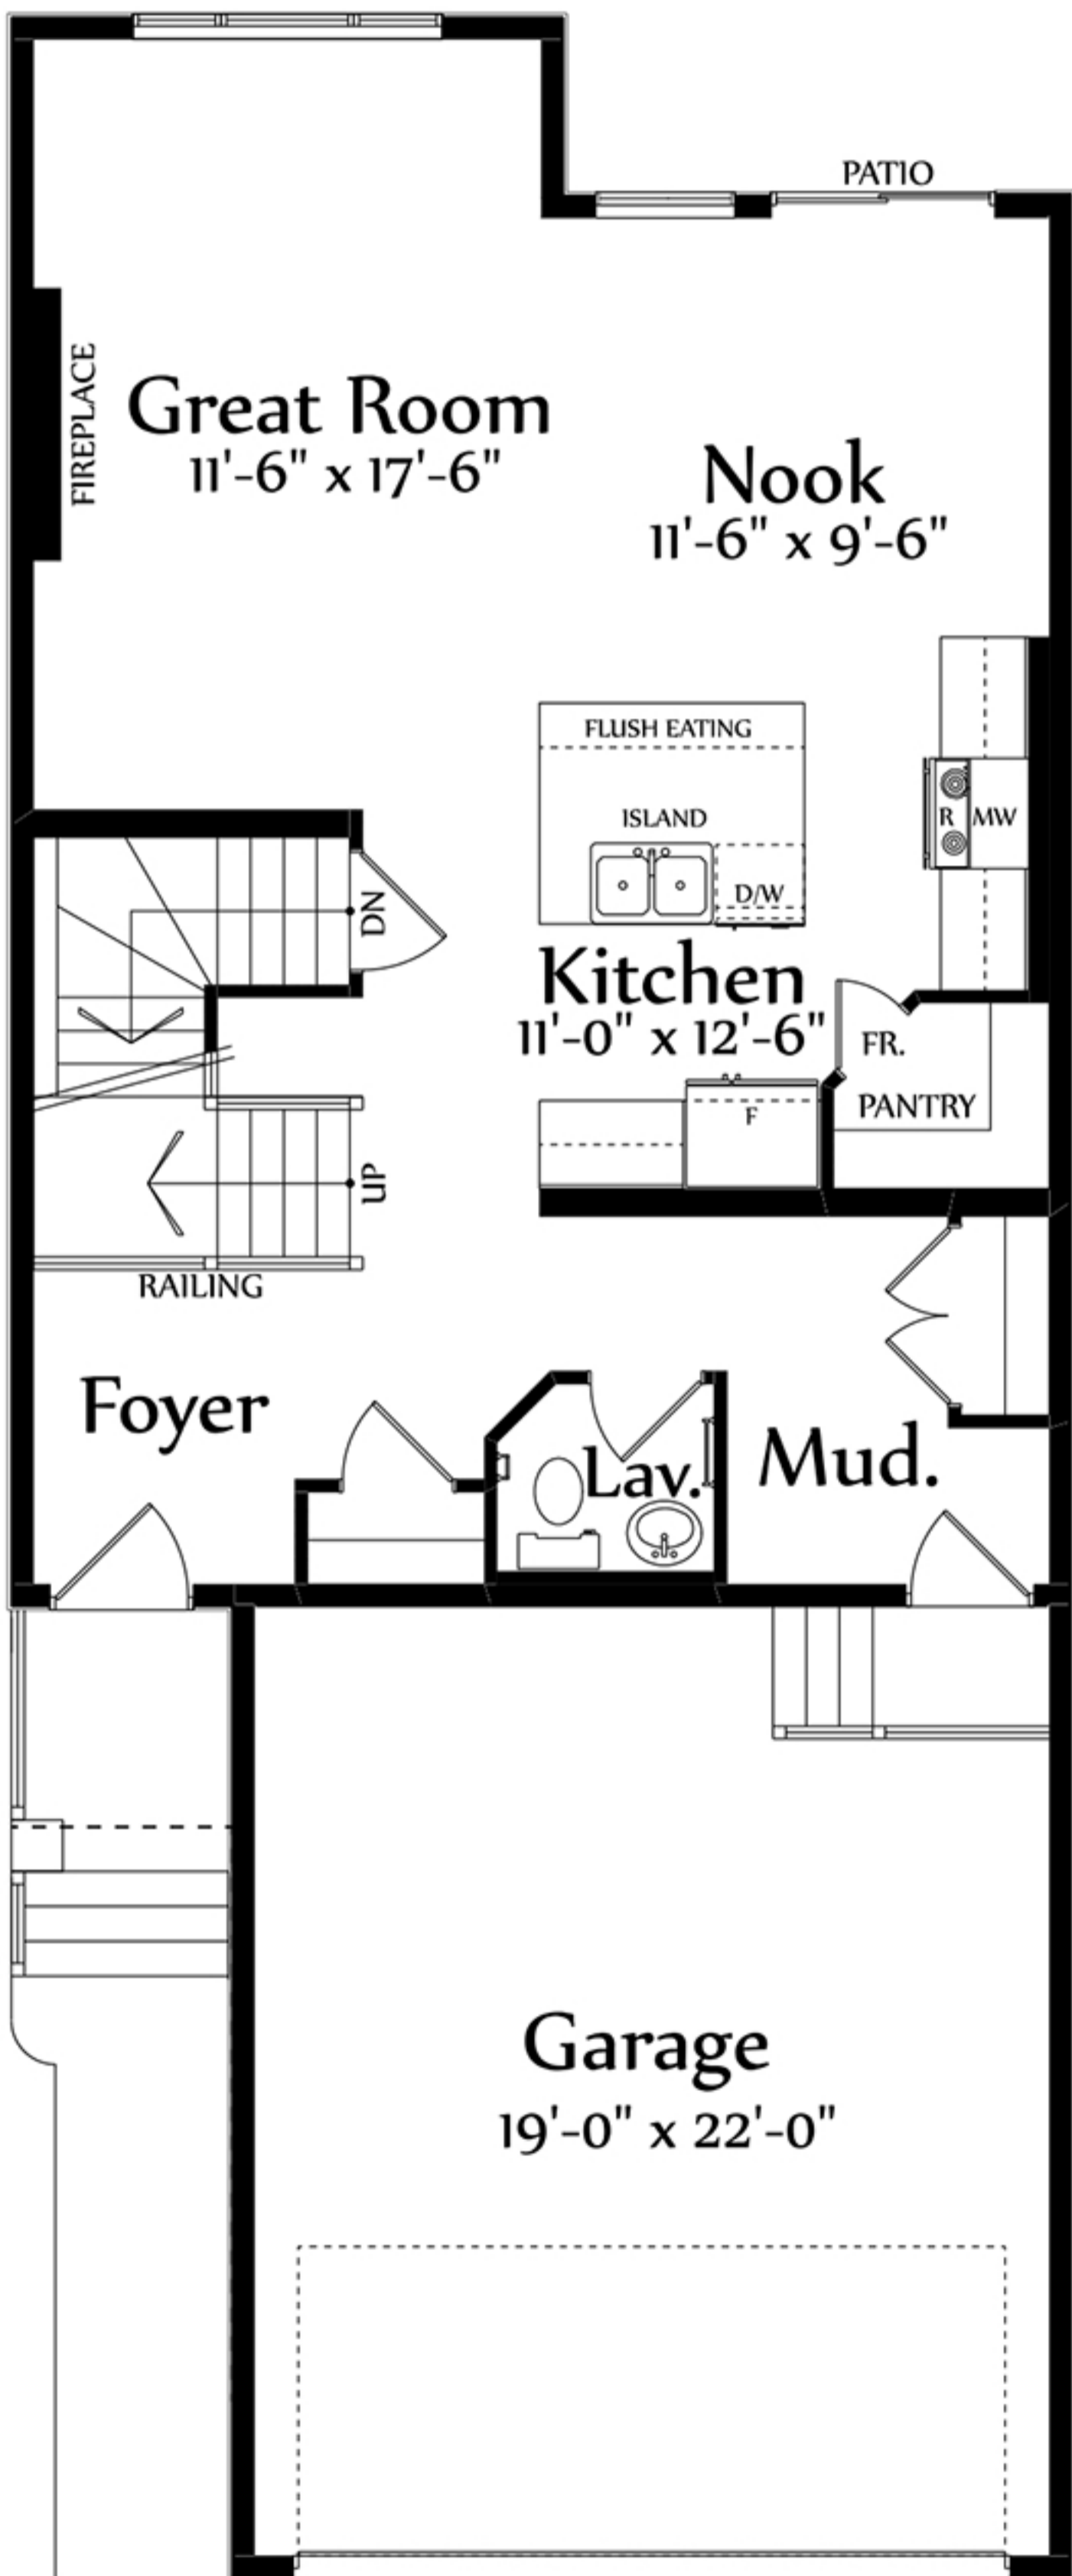

CHRISTINA
 1,881 Sq.Ft.

MAIN FLOOR PLAN
 818 Sq.Ft.

SECOND FLOOR PLAN
 1063 Sq.Ft.

Artistic concept only. Plans and specs subject to change. Not all plans suitable to all subdivisions. Architectural guideline requirements may be extra. Errors and omissions excepted.
 *Plan only available in Graydon Hill Subdivision.