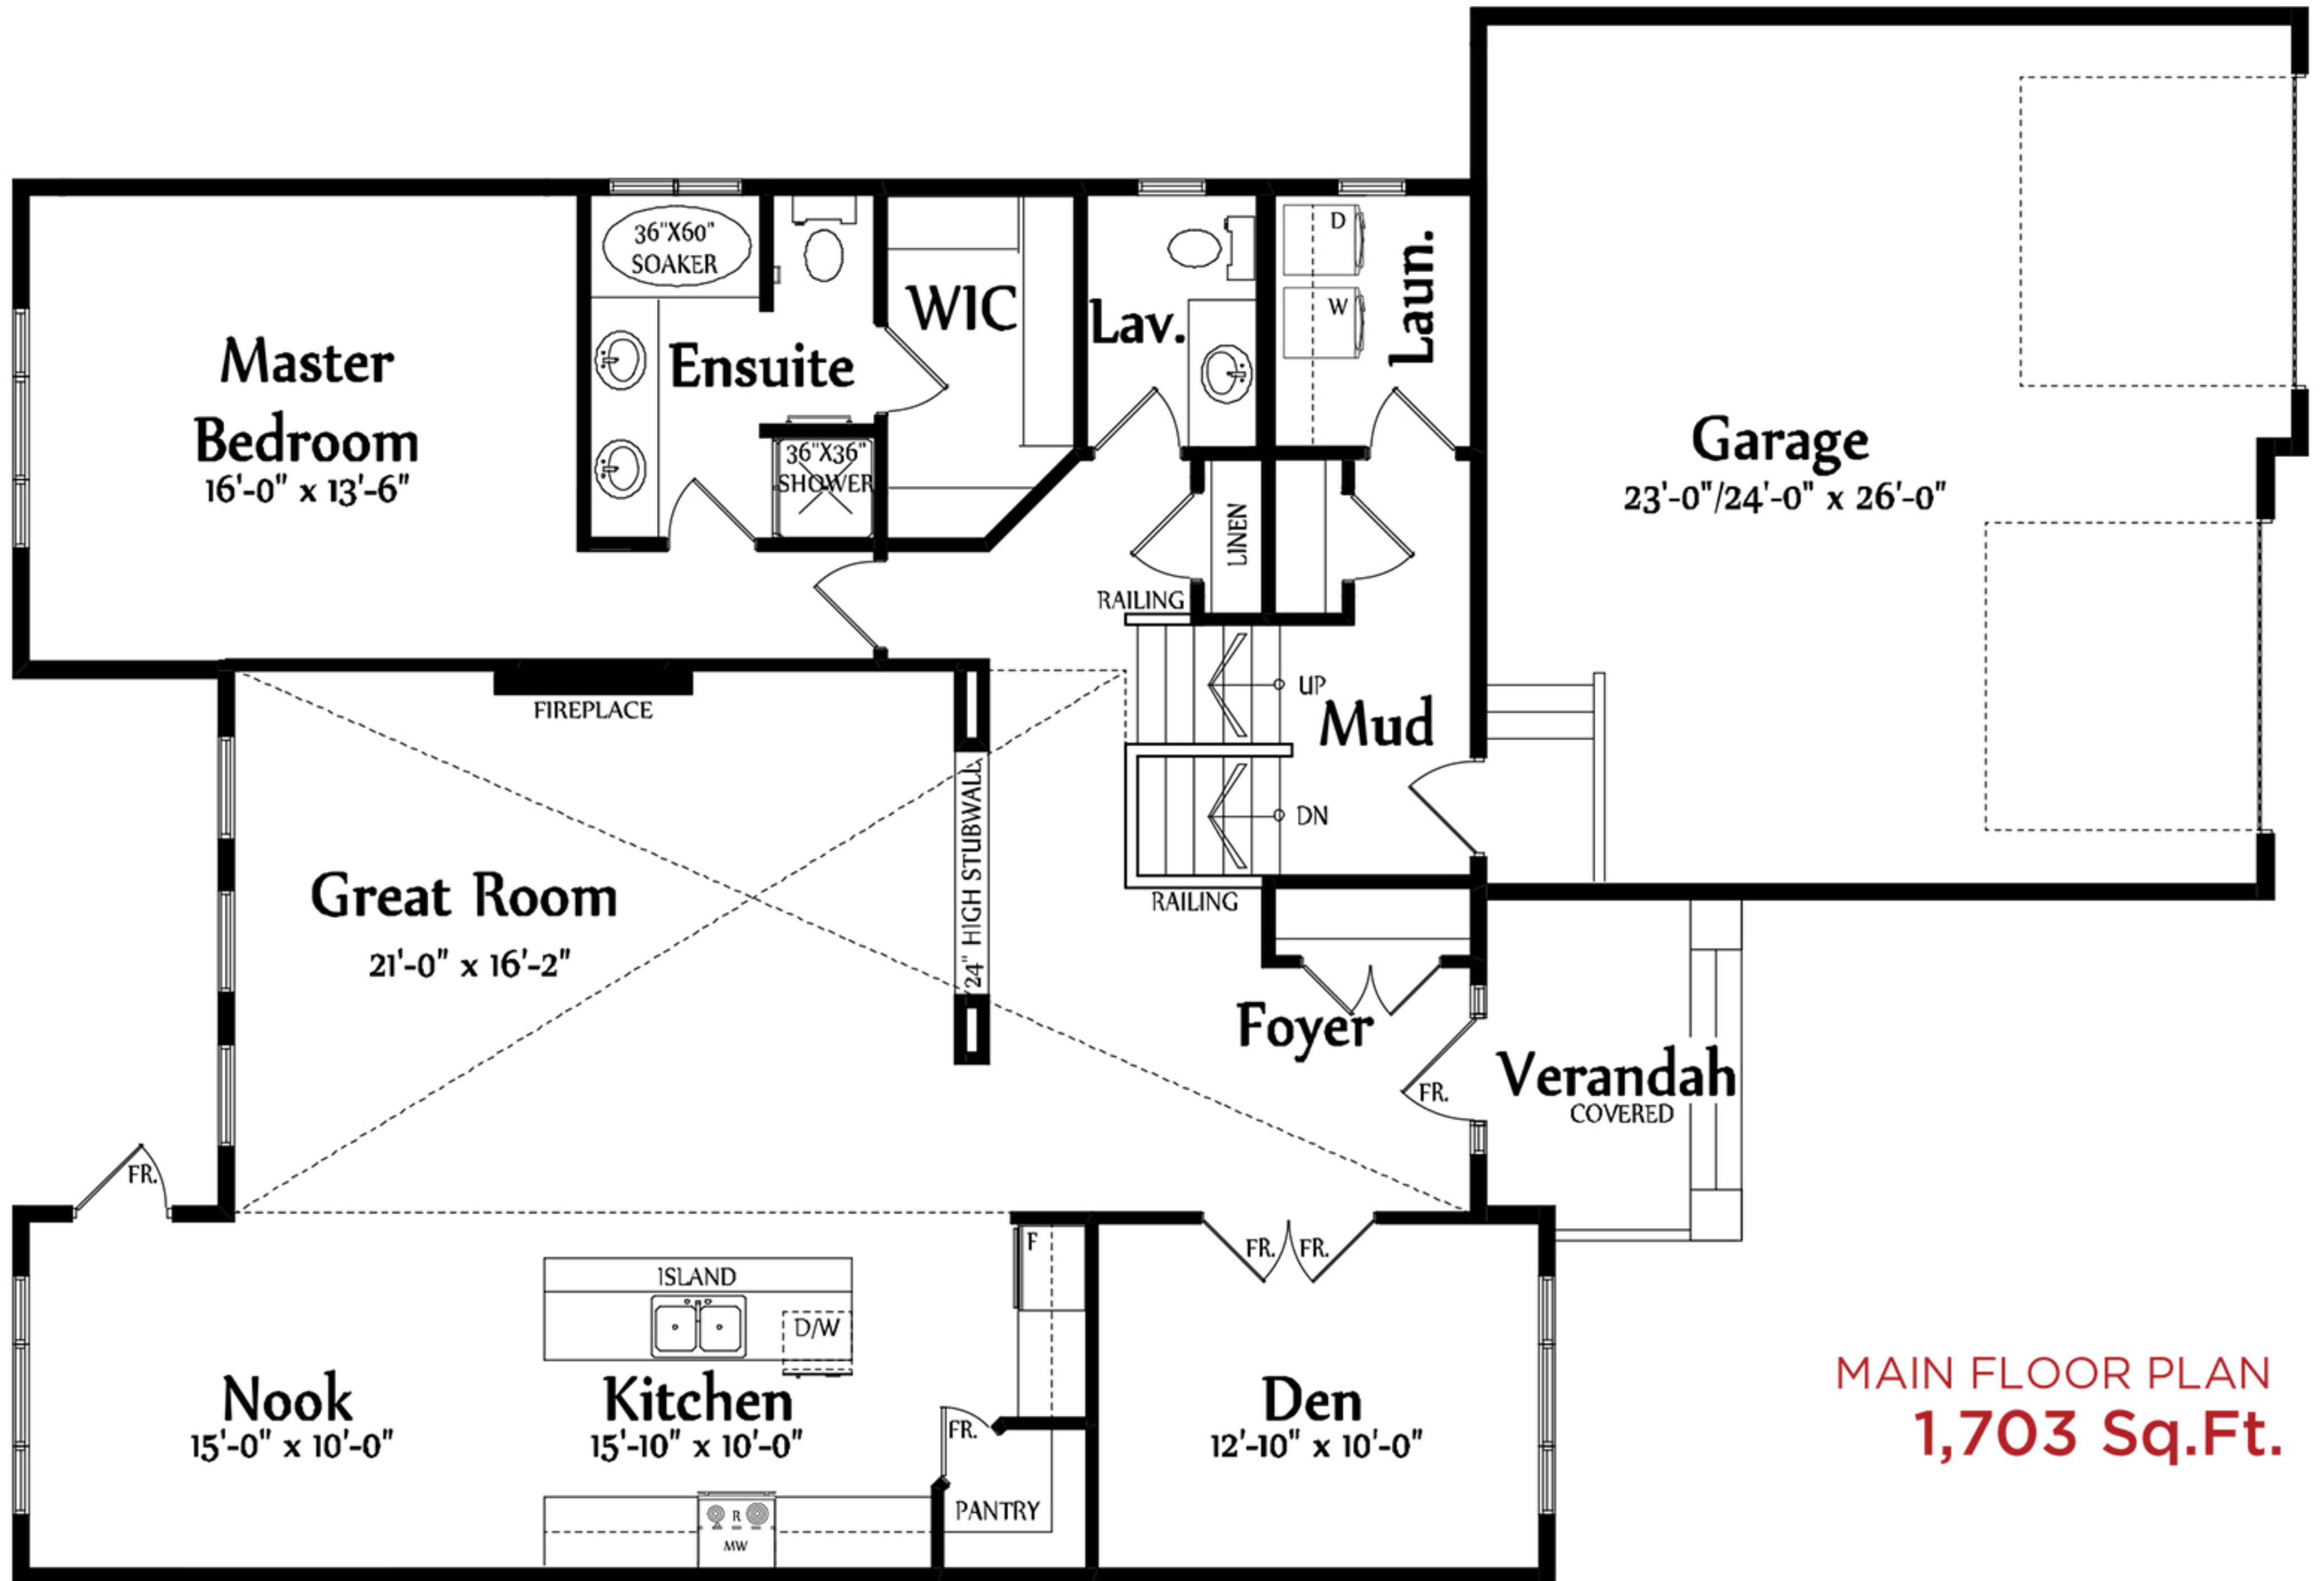

**EMILIA**  
 1,697 sq. ft.

**MAIN FLOOR PLAN**  
 1,703 Sq.Ft.

Artistic concept only. Plans and specs subject to change. Not all plans suitable to all subdivisions. Architectural guideline requirements may be extra. Errors and omissions excepted.