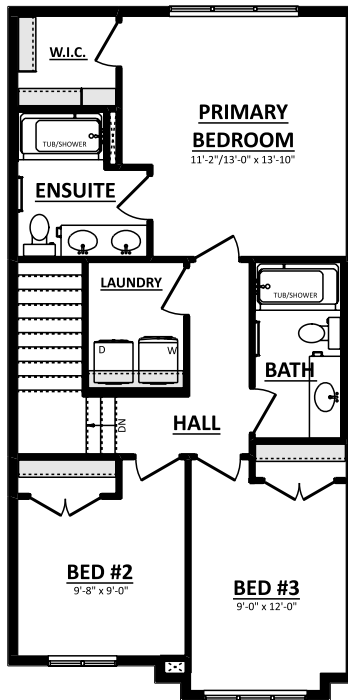

THE EMILY
 1512 Sq.Ft.

THE EMILY
Optional Layouts

SECOND FLOOR PLAN
(OPT. LAUND. / BATH)
732 Sq.Ft.