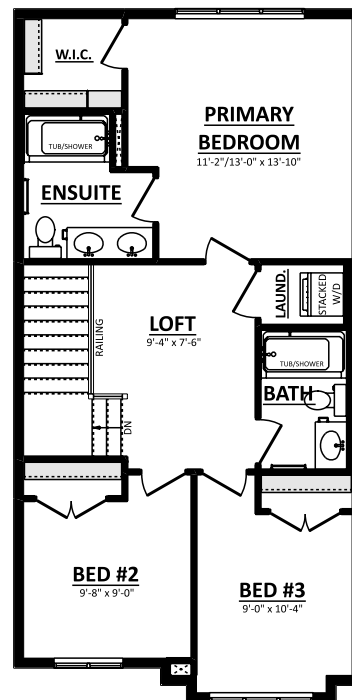

THE EMILY
 1512 Sq.Ft.

THE EMILY
Optional Layouts

SECOND FLOOR PLAN
(OPT. LAUND. / BATH)
732 Sq.Ft.