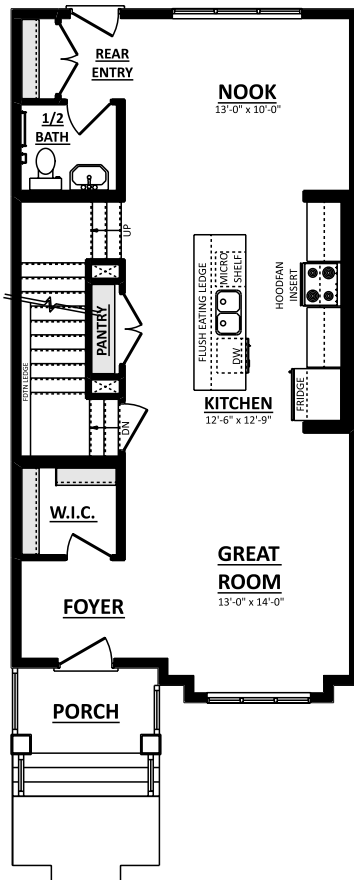

THE EMILY
 1512 Sq.Ft.

THE EMILY
Optional Layouts

SECOND FLOOR PLAN
(OPT. LAUND. / BATH)
732 Sq.Ft.