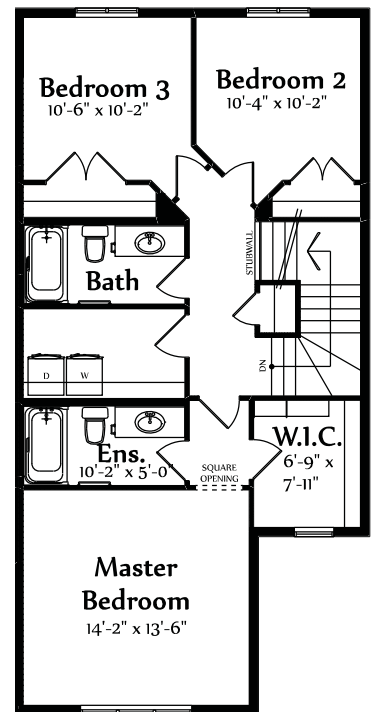

THE
EMMERSON C
1581 Sq.Ft.

MAIN FLOOR PLAN
744 Sq.Ft.

SECOND FLOOR PLAN
838 Sq.Ft.