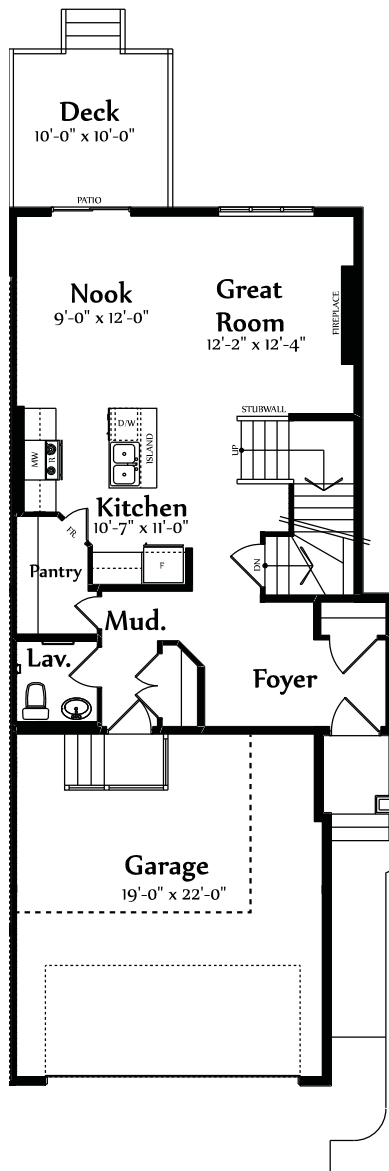

THE
EMMERSON C
1581 Sq.Ft.

MAIN FLOOR PLAN
744 Sq.Ft.

SECOND FLOOR PLAN
838 Sq.Ft.