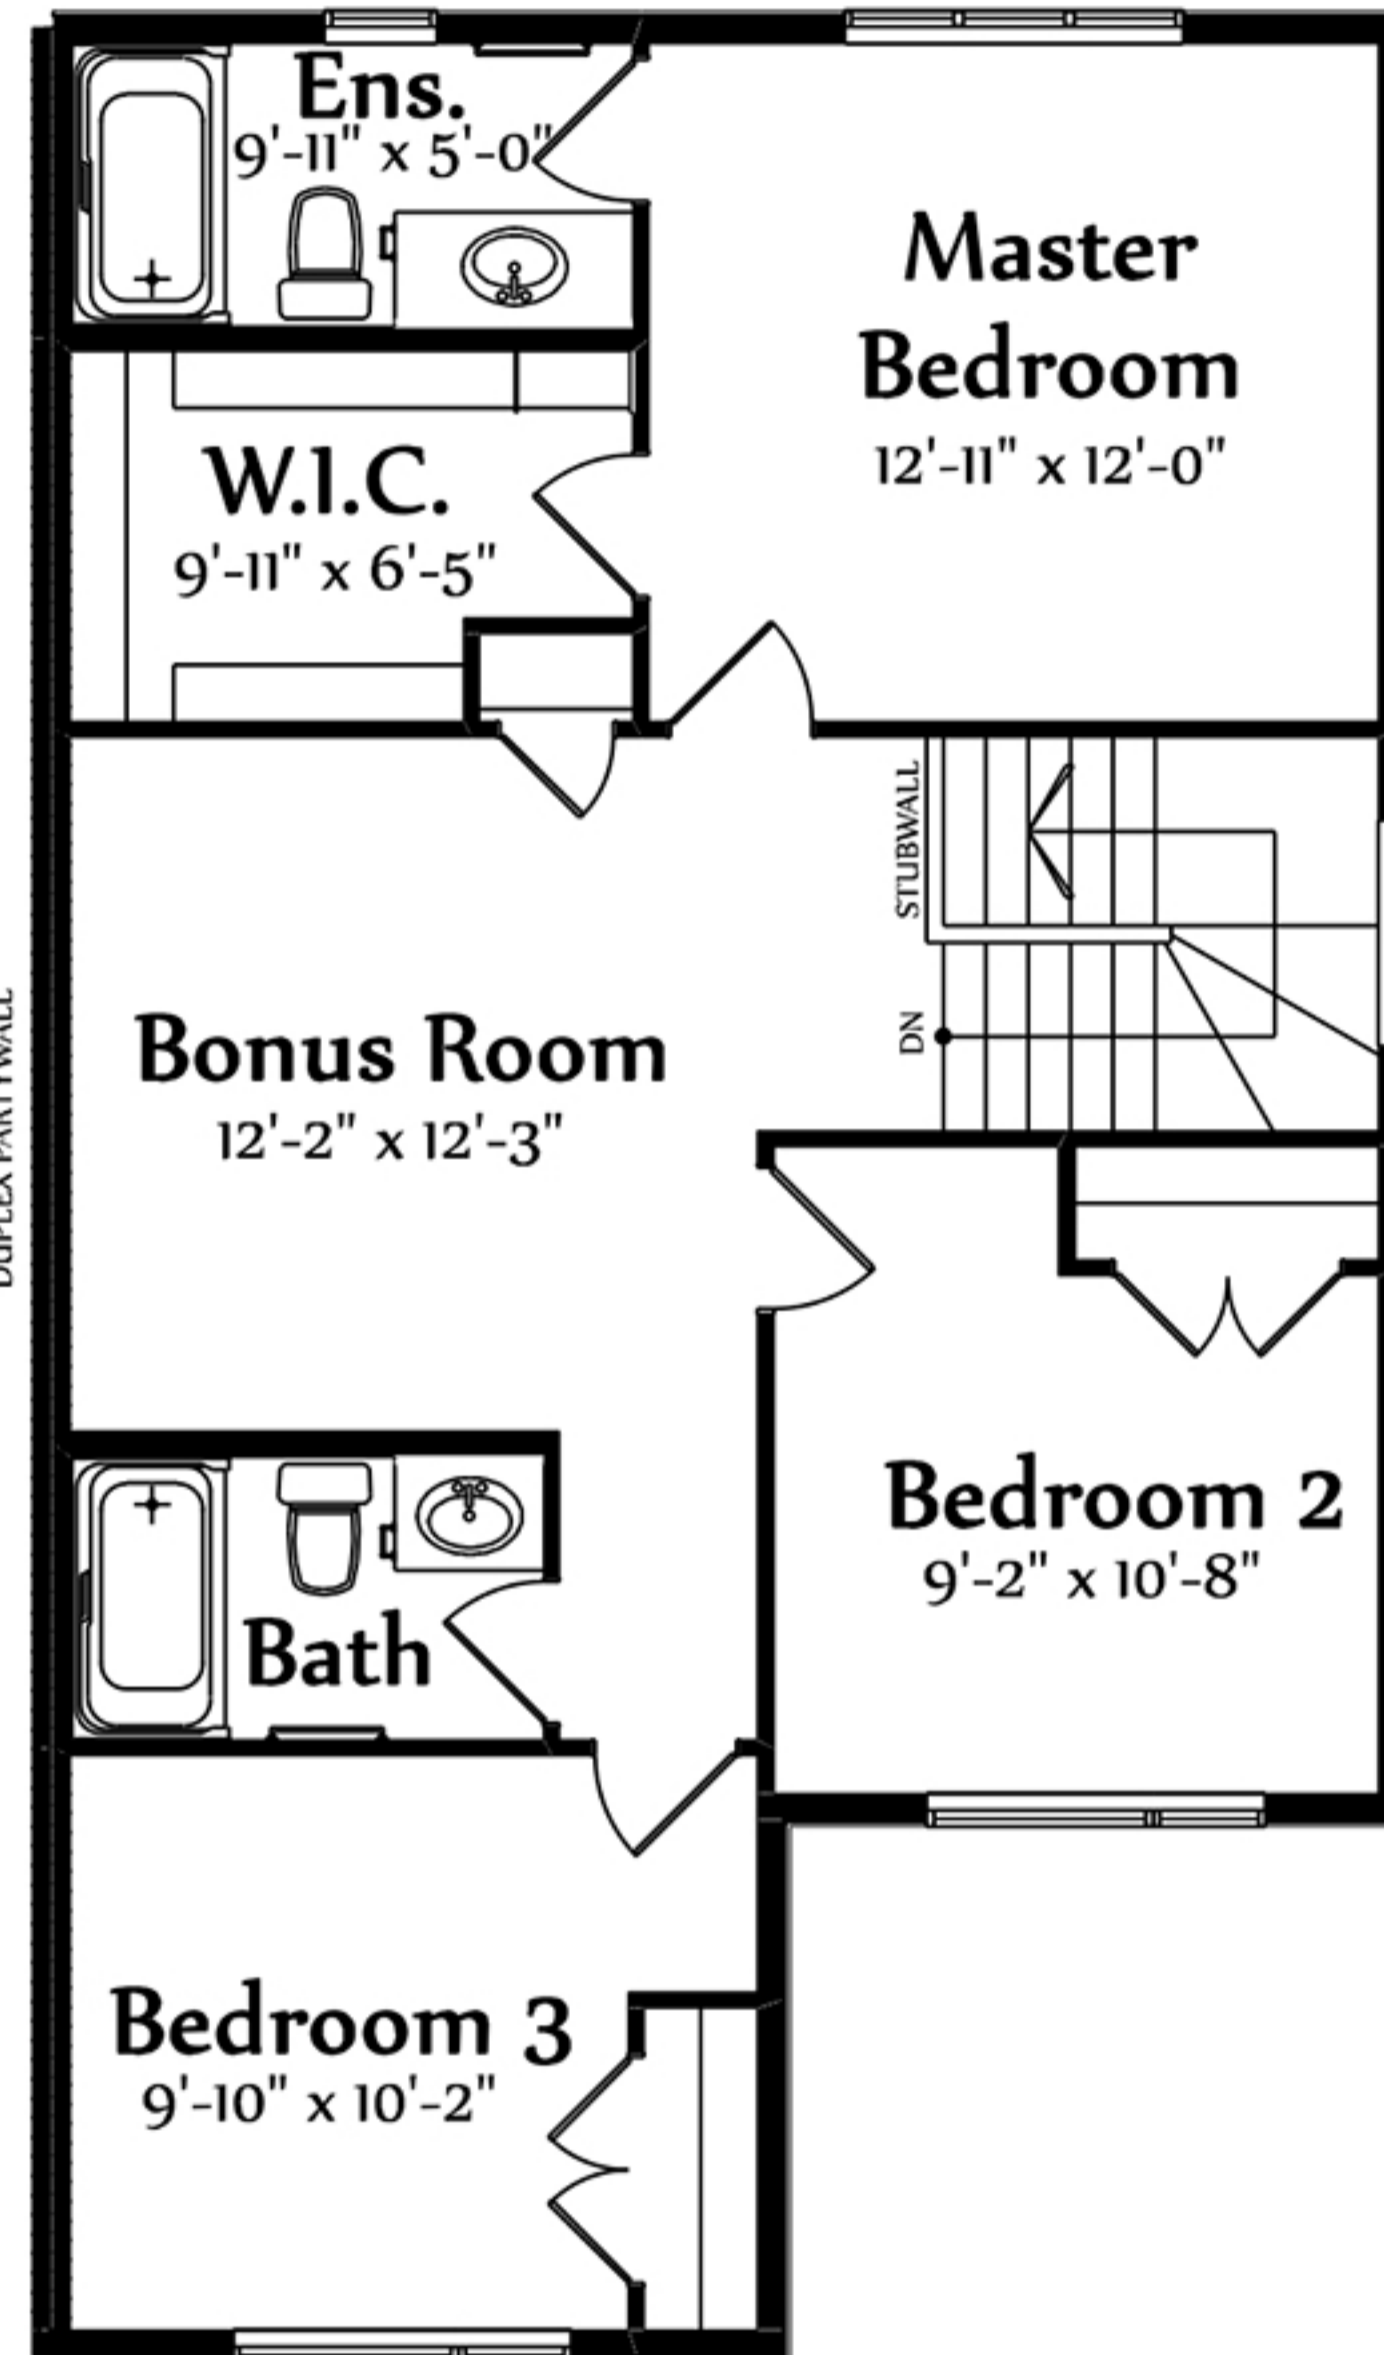

THE LUCAS
 1,588 Sq.Ft.

MAIN FLOOR PLAN
 750 Sq.Ft.

SECOND FLOOR PLAN
 838 Sq.Ft.
