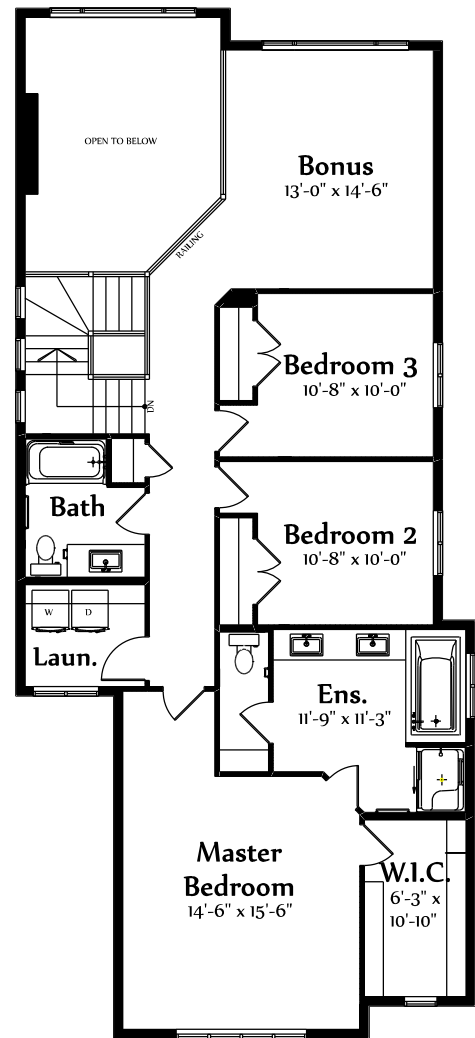

**THE JOSEPH 2**  
 2316 Sq.Ft.

**MAIN FLOOR PLAN**  
 1040 Sq.Ft.

**SECOND FLOOR PLAN**  
 1276 Sq.Ft.

Artistic concept only. Plans and specs subject to change. Not all plans suitable to all subdivisions. Architectural guideline requirements may be extra. Errors and omissions excepted.