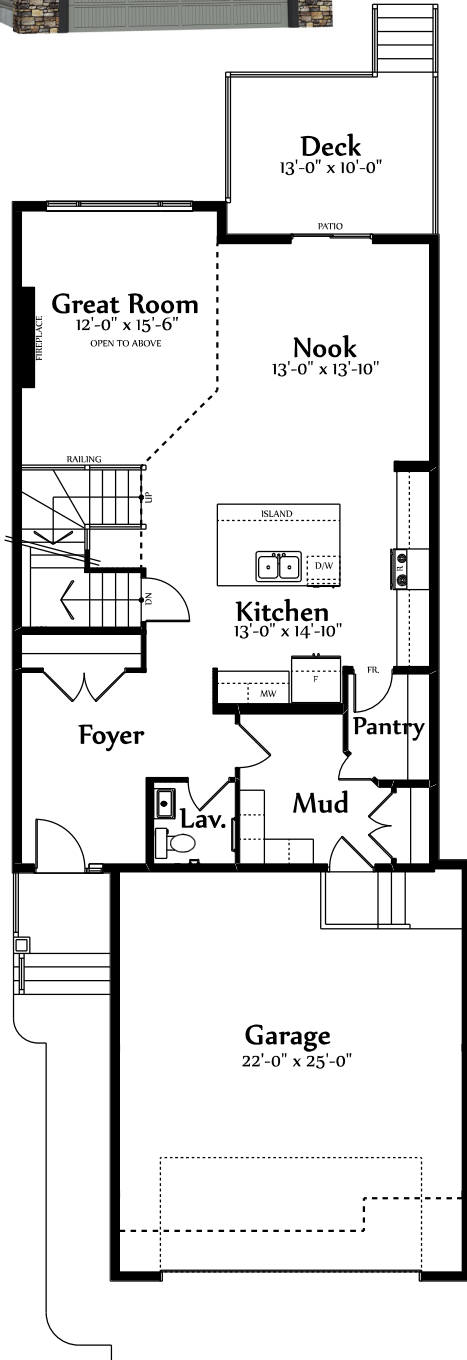

**THE JOSEPH 2**  
 2316 Sq.Ft.

**MAIN FLOOR PLAN**  
 1040 Sq.Ft.

**SECOND FLOOR PLAN**  
 1276 Sq.Ft.

Artistic concept only. Plans and specs subject to change. Not all plans suitable to all subdivisions. Architectural guideline requirements may be extra. Errors and omissions excepted.