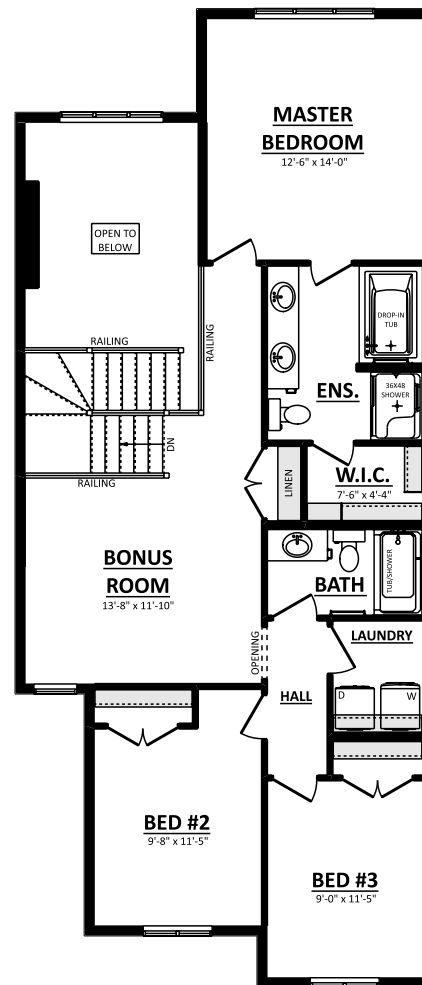

THE TRISTEN
 Rosenthal Showhome
 1811 Sq.Ft.

Artistic concept only. Plans and specs subject to change. Not all plans suitable to all subdivisions. Architectural guideline requirements may be extra. Errors and omissions excepted.