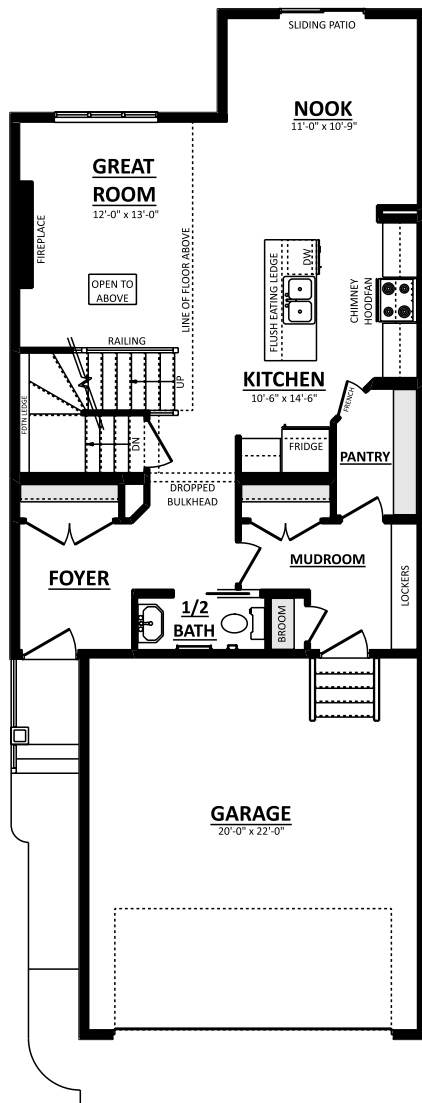

THE TRISTEN
 Rosenthal Showhome
 1811 Sq.Ft.

Artistic concept only. Plans and specs subject to change. Not all plans suitable to all subdivisions. Architectural guideline requirements may be extra. Errors and omissions excepted.