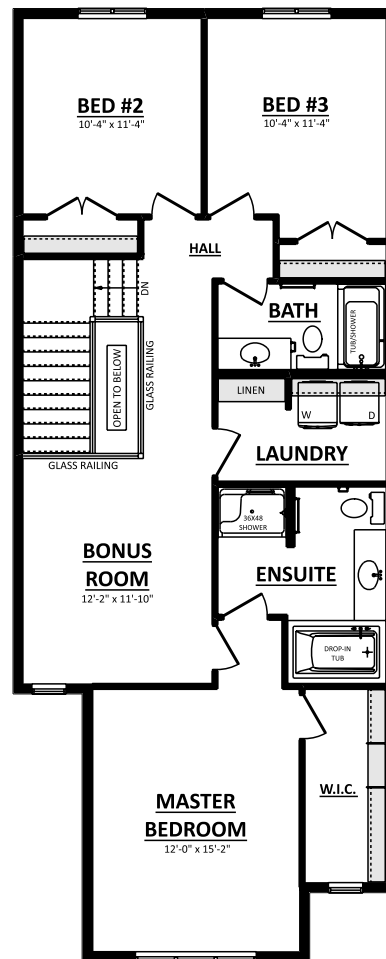

THE DURNIN
 Woodbend Showhome
 1861 Sq.Ft.

MAIN FLOOR PLAN
 808 Sq.Ft.

SECOND FLOOR PLAN
 1053 Sq.Ft.