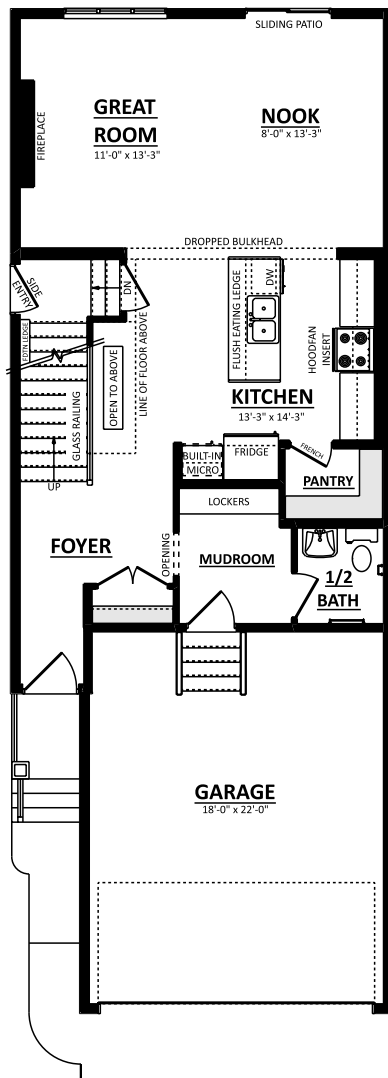

THE DURNIN
 Woodbend Showhome
 1861 Sq.Ft.

MAIN FLOOR PLAN
 808 Sq.Ft.

SECOND FLOOR PLAN
 1053 Sq.Ft.