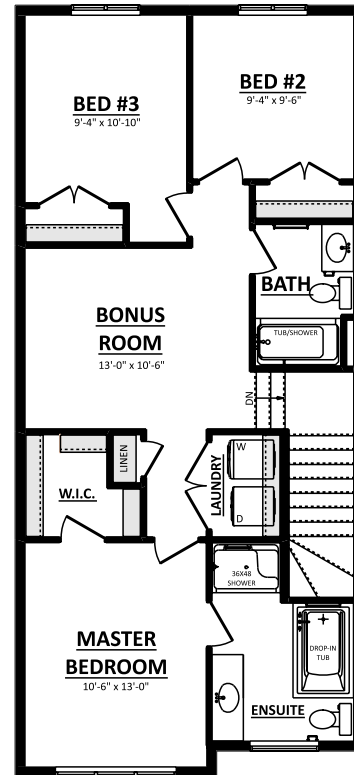

THE CHASE
 108 Garneau Gate
 1699 Sq.Ft.

MAIN FLOOR PLAN
 877 Sq.Ft.

SECOND FLOOR PLAN
 822 Sq.Ft.