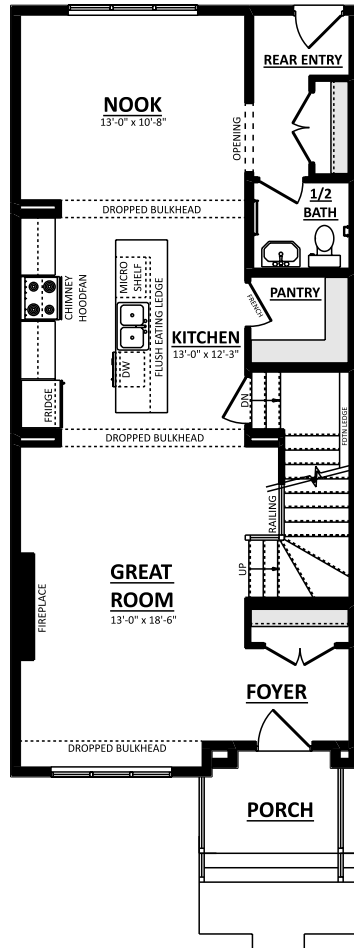

THE CHASE
 108 Garneau Gate
 1699 Sq.Ft.

MAIN FLOOR PLAN
 877 Sq.Ft.

SECOND FLOOR PLAN
 822 Sq.Ft.