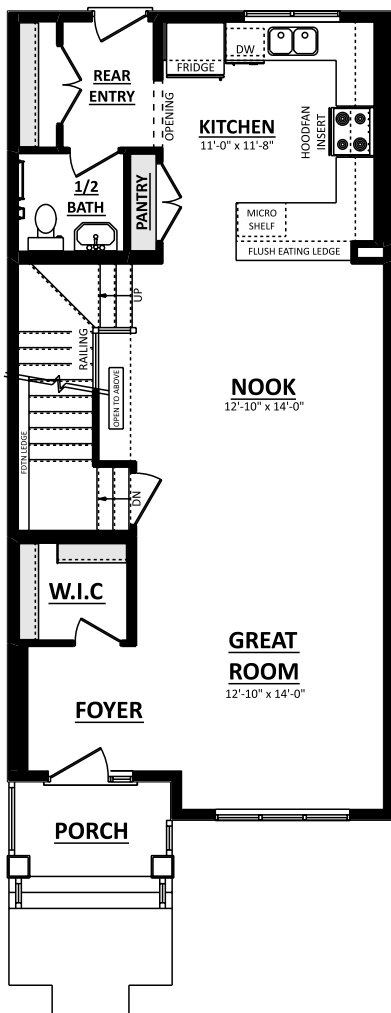

THE BRODY
 1565 Sq.Ft.

MAIN FLOOR PLAN
 823 Sq.Ft.

SECOND FLOOR PLAN
 742 Sq.Ft.

THE BRODY
Optional Layouts

**SECOND FLOOR PLAN
(OPT. MASTER SUITE)**
742 Sq.Ft.