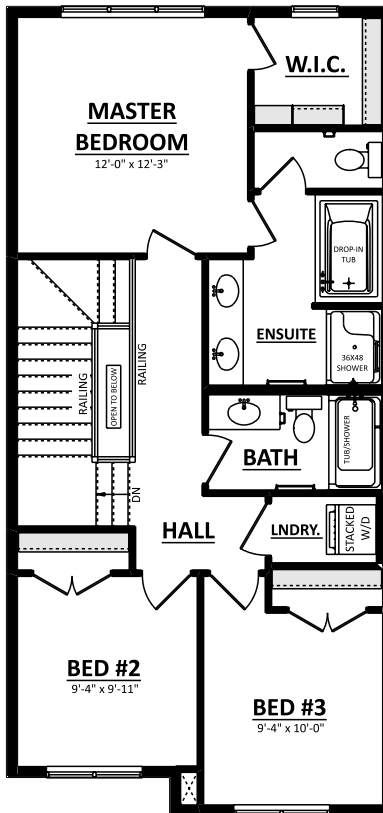

THE BRODY
 1565 Sq.Ft.

MAIN FLOOR PLAN
 823 Sq.Ft.

SECOND FLOOR PLAN
 742 Sq.Ft.

THE BRODY
Optional Layouts

**SECOND FLOOR PLAN
(OPT. MASTER SUITE)**
742 Sq.Ft.