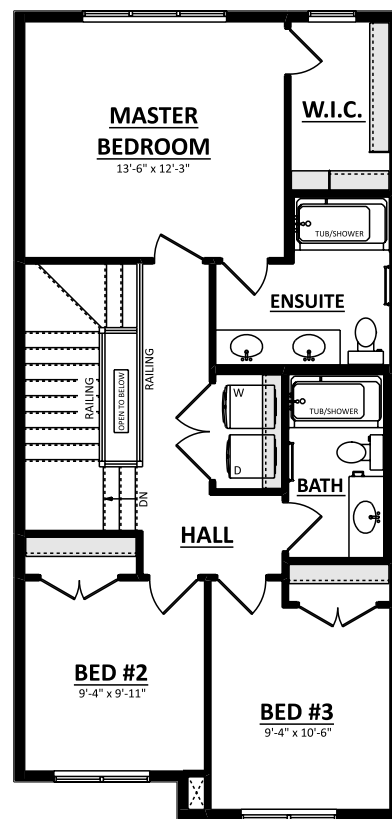

THE BRODY
 1565 Sq.Ft.

MAIN FLOOR PLAN
 823 Sq.Ft.

SECOND FLOOR PLAN
 742 Sq.Ft.

THE BRODY
Optional Layouts

**SECOND FLOOR PLAN
(OPT. MASTER SUITE)**
742 Sq.Ft.