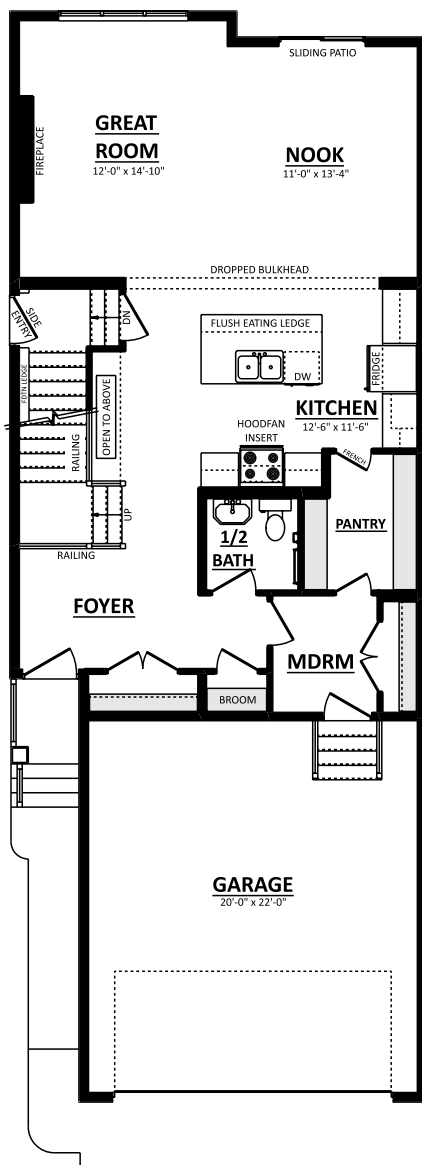

THE EVAN
 18 Rosewood Way
 2110 Sq.Ft.

MAIN FLOOR PLAN
 958 Sq.Ft.

SECOND FLOOR PLAN
 1152 Sq.Ft.