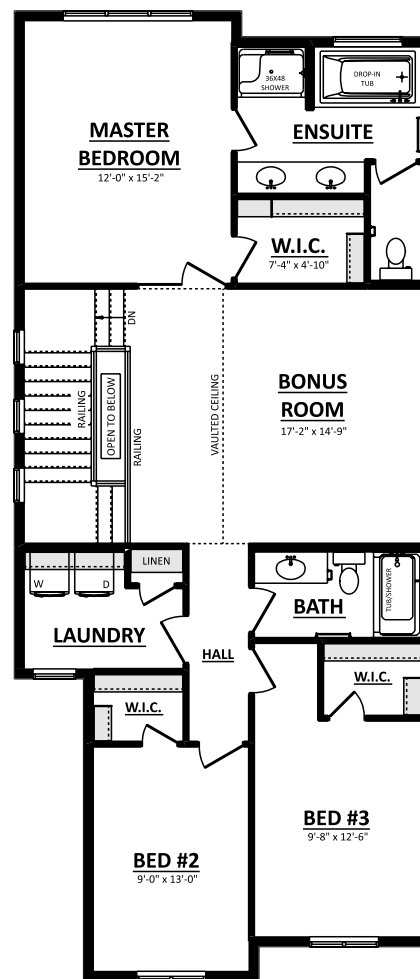

THE EVAN
 18 Rosewood Way
 2110 Sq.Ft.

MAIN FLOOR PLAN
 958 Sq.Ft.

SECOND FLOOR PLAN
 1152 Sq.Ft.