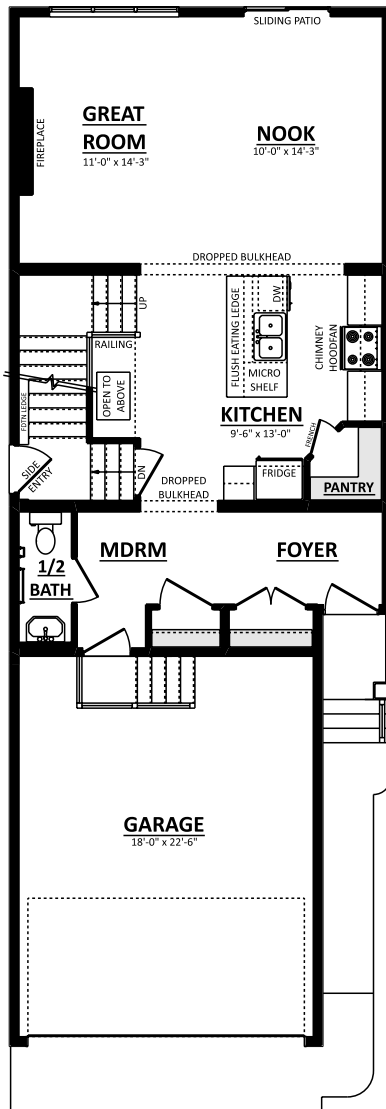

THE AERA
 175 Larch Crescent
 1821 Sq.Ft.

Artistic concept only. Plans and specs subject to change. Not all plans suitable to all subdivisions. Architectural guideline requirements may be extra. Errors and omissions excepted.