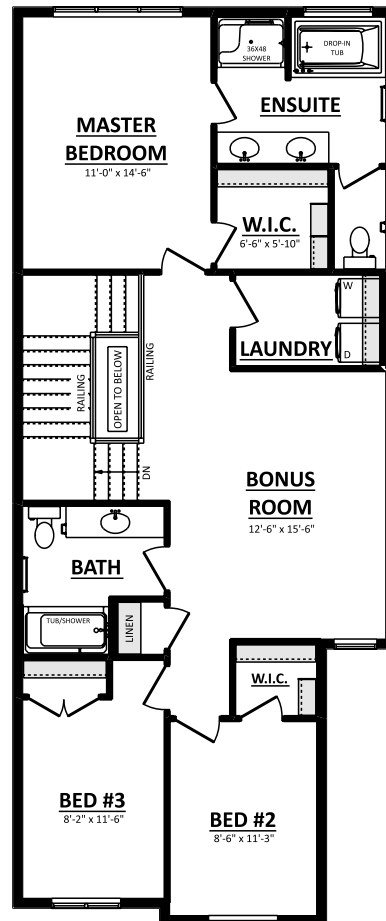

THE AERA
 175 Larch Crescent
 1821 Sq.Ft.

Artistic concept only. Plans and specs subject to change. Not all plans suitable to all subdivisions. Architectural guideline requirements may be extra. Errors and omissions excepted.