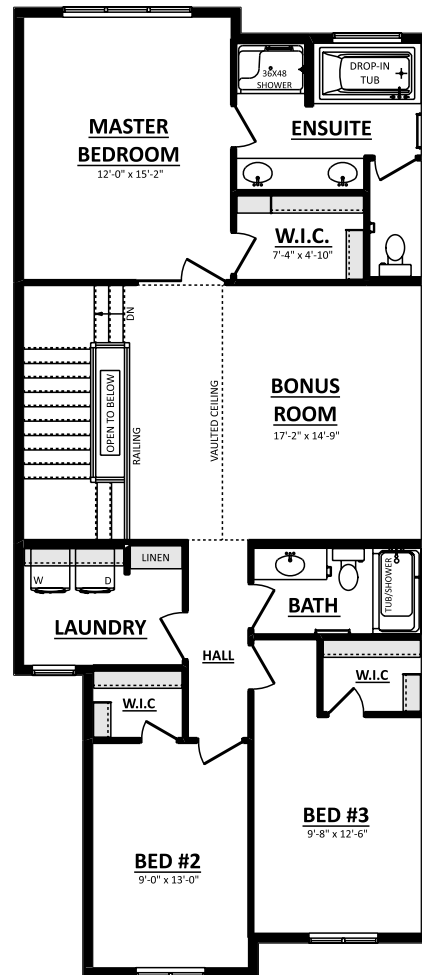

**THE EVAN**  
 11 Adelaide Court  
 2110 Sq.Ft.

**MAIN FLOOR PLAN**  
 958 Sq.Ft.

**SECOND FLOOR PLAN**  
 1152 Sq.Ft.

Artistic concept only. Plans and specs subject to change. Not all plans suitable to all subdivisions. Architectural guideline requirements may be extra. Errors and omissions excepted.