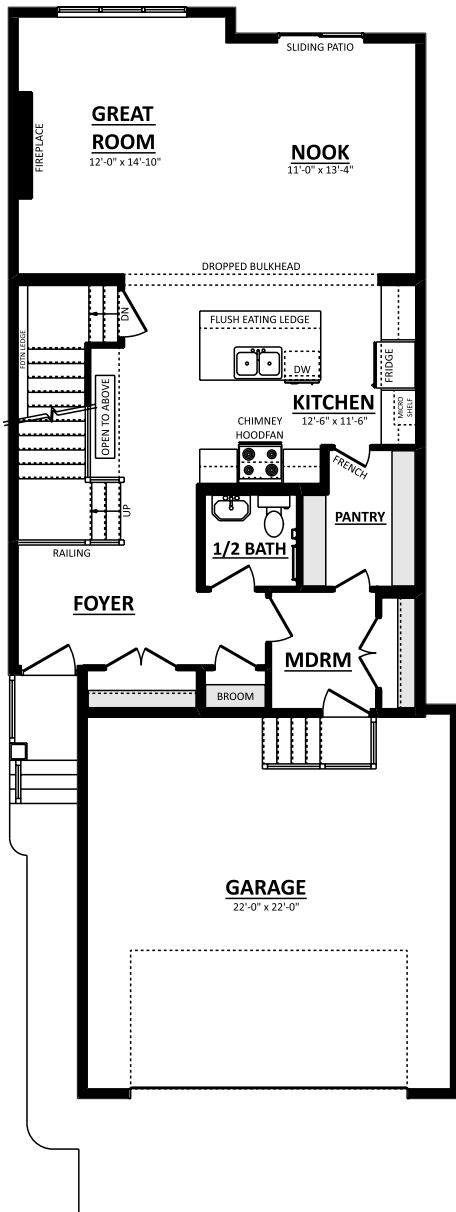

**THE EVAN**  
 11 Adelaide Court  
 2110 Sq.Ft.

**MAIN FLOOR PLAN**  
 958 Sq.Ft.

**SECOND FLOOR PLAN**  
 1152 Sq.Ft.

Artistic concept only. Plans and specs subject to change. Not all plans suitable to all subdivisions. Architectural guideline requirements may be extra. Errors and omissions excepted.