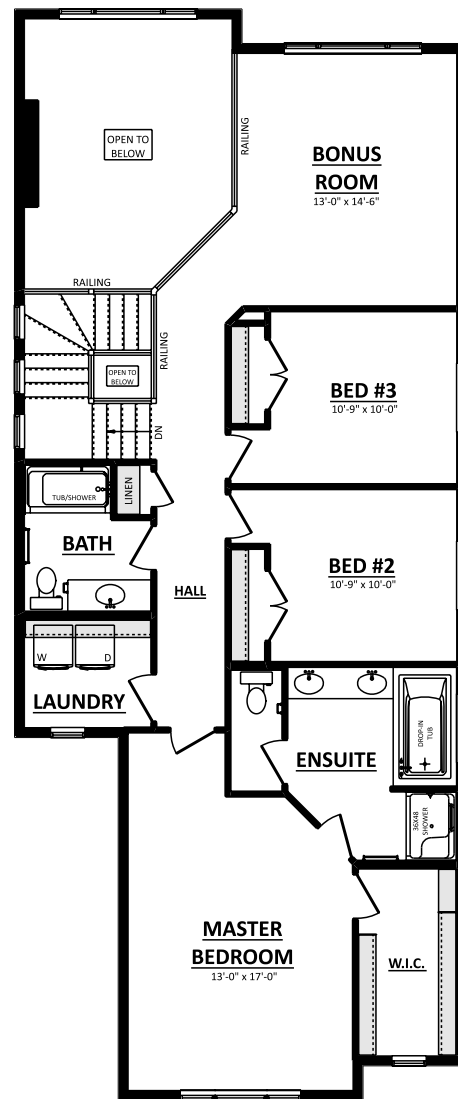

THE JOSEPH III
 7 Adelaide Court
 2266 Sq.Ft.

MAIN FLOOR PLAN
 1040 Sq.Ft.

SECOND FLOOR PLAN
 1226 Sq.Ft.