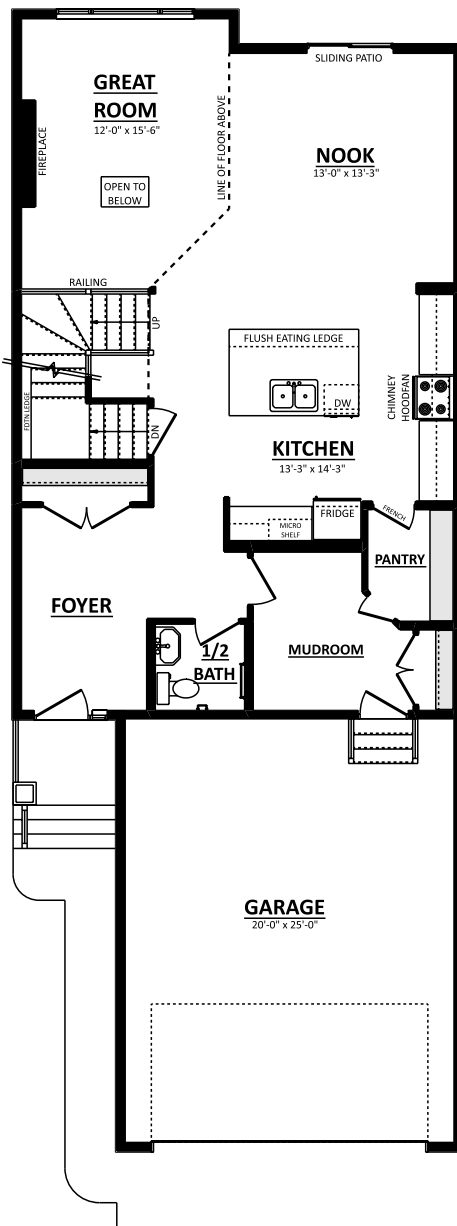

THE JOSEPH III
 7 Adelaide Court
 2266 Sq.Ft.

MAIN FLOOR PLAN
 1040 Sq.Ft.

SECOND FLOOR PLAN
 1226 Sq.Ft.