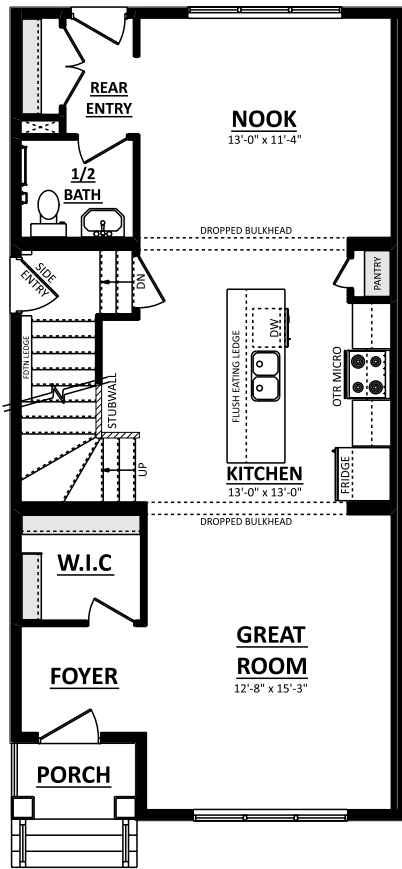

**THE RONAN**  
 20' WIDE TOWNHOME  
 1564 Sq.Ft.

**MAIN FLOOR PLAN**  
 814 Sq.Ft.

**SECOND FLOOR PLAN**  
 750 Sq.Ft.