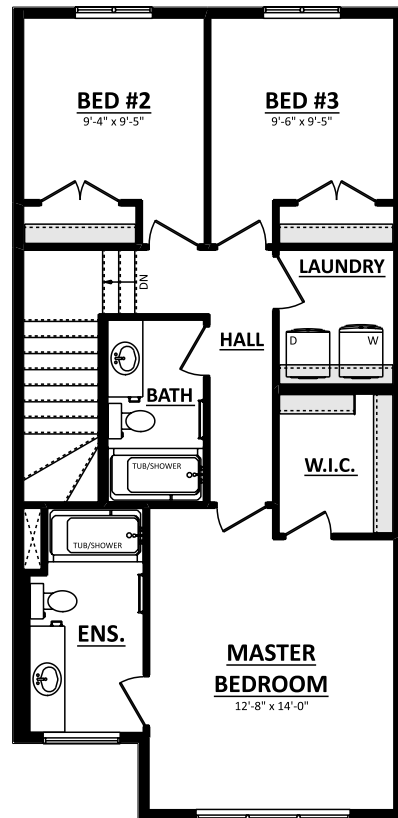

**THE RONAN**  
 20' WIDE TOWNHOME  
 1564 Sq.Ft.

**MAIN FLOOR PLAN**  
 814 Sq.Ft.

**SECOND FLOOR PLAN**  
 750 Sq.Ft.