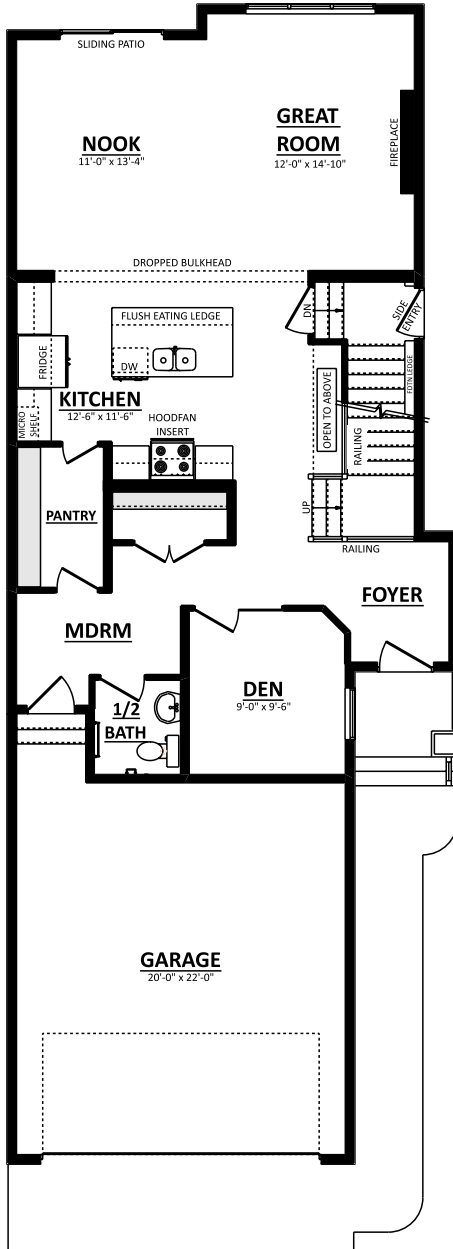

THE EVAN
 13 Cerbat Crescent
 2288 Sq.Ft.

Artistic concept only. Plans and specs subject to change. Not all plans suitable to all subdivisions. Architectural guideline requirements may be extra. Errors and omissions excepted.