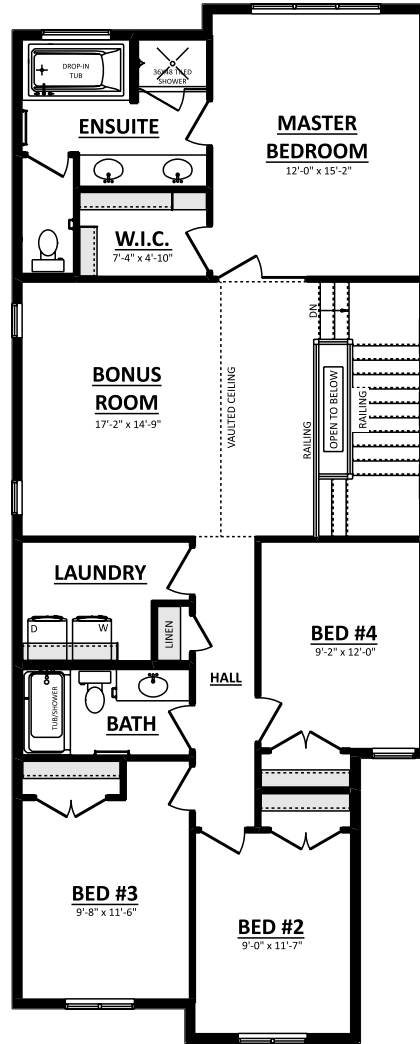

THE EVAN
 13 Cerbat Crescent
 2288 Sq.Ft.

Artistic concept only. Plans and specs subject to change. Not all plans suitable to all subdivisions. Architectural guideline requirements may be extra. Errors and omissions excepted.