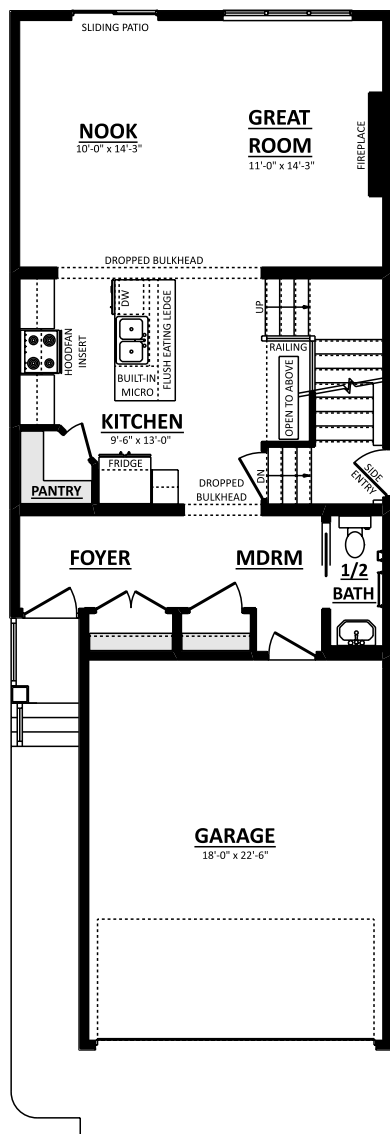

THE AERA
 Rosenthal Showhome
 1821 Sq.Ft.

MAIN FLOOR PLAN
 815 Sq.Ft.

SECOND FLOOR PLAN
 1006 Sq.Ft.