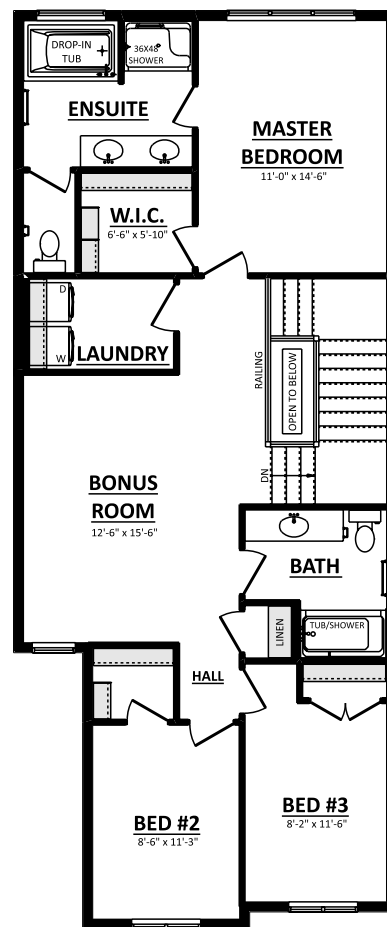

THE AERA
 Rosenthal Showhome
 1821 Sq.Ft.

MAIN FLOOR PLAN
 815 Sq.Ft.

SECOND FLOOR PLAN
 1006 Sq.Ft.