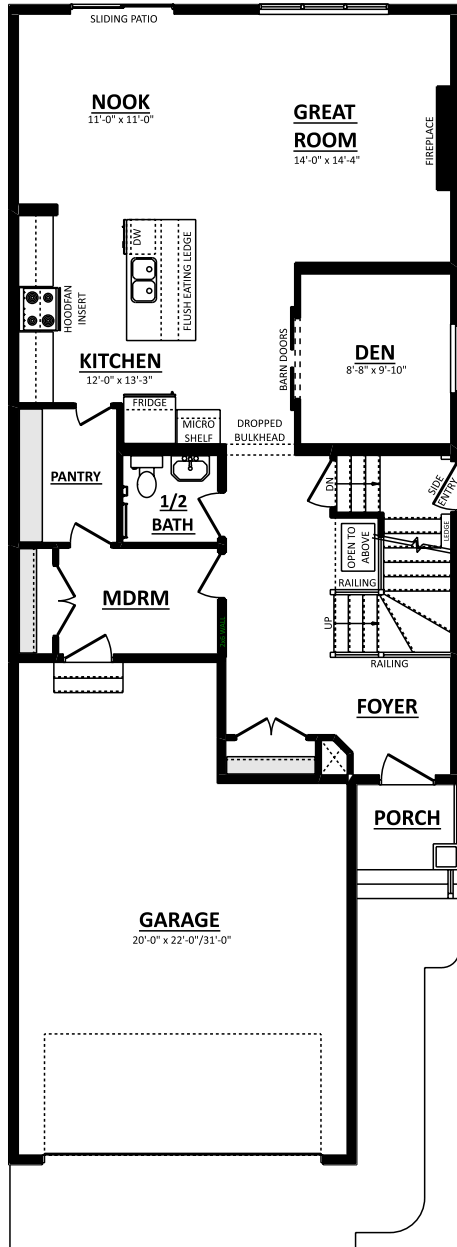

**THE KARSON**  
 29 Cerbat Crescent  
 2336 Sq.Ft.

Artistic concept only. Plans and specs subject to change. Not all plans suitable to all subdivisions. Architectural guideline requirements may be extra. Errors and omissions excepted.