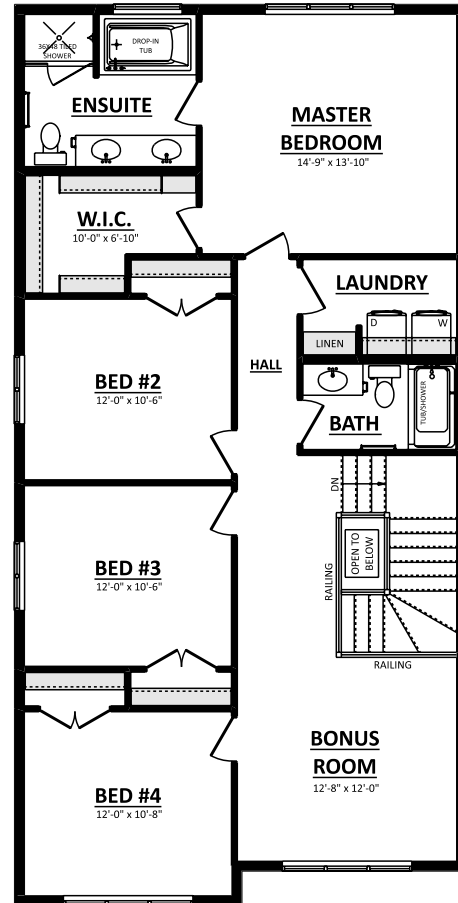

**THE KARSON**  
 29 Cerbat Crescent  
 2336 Sq.Ft.

Artistic concept only. Plans and specs subject to change. Not all plans suitable to all subdivisions. Architectural guideline requirements may be extra. Errors and omissions excepted.