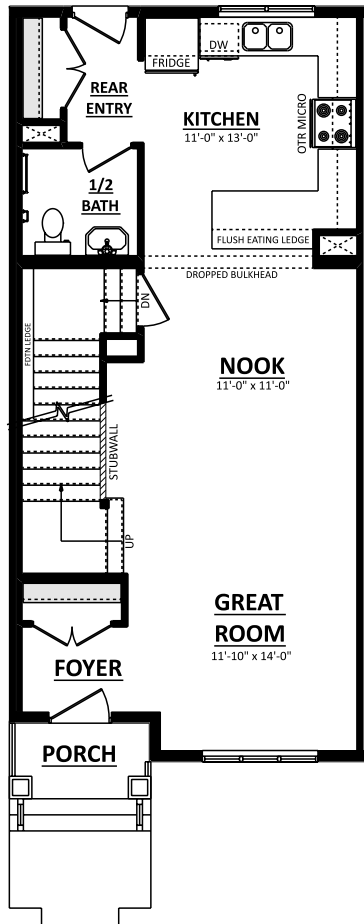

THE MASON
 18' WIDE TOWNHOME
 1317 Sq.Ft.

MAIN FLOOR PLAN
 688 Sq.Ft.

SECOND FLOOR PLAN
 629 Sq.Ft.