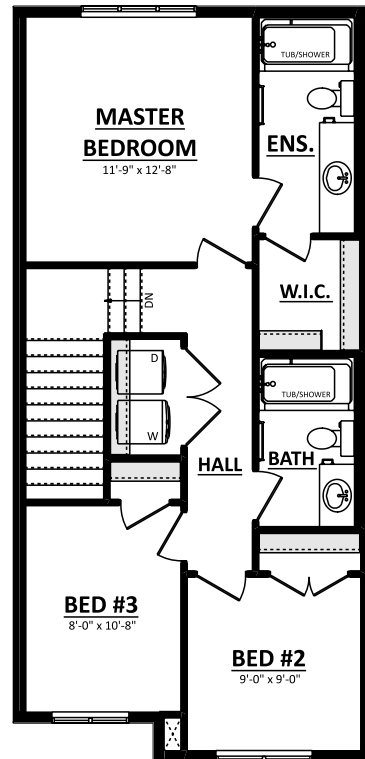

THE MASON
 18' WIDE TOWNHOME
 1317 Sq.Ft.

MAIN FLOOR PLAN
 688 Sq.Ft.

SECOND FLOOR PLAN
 629 Sq.Ft.