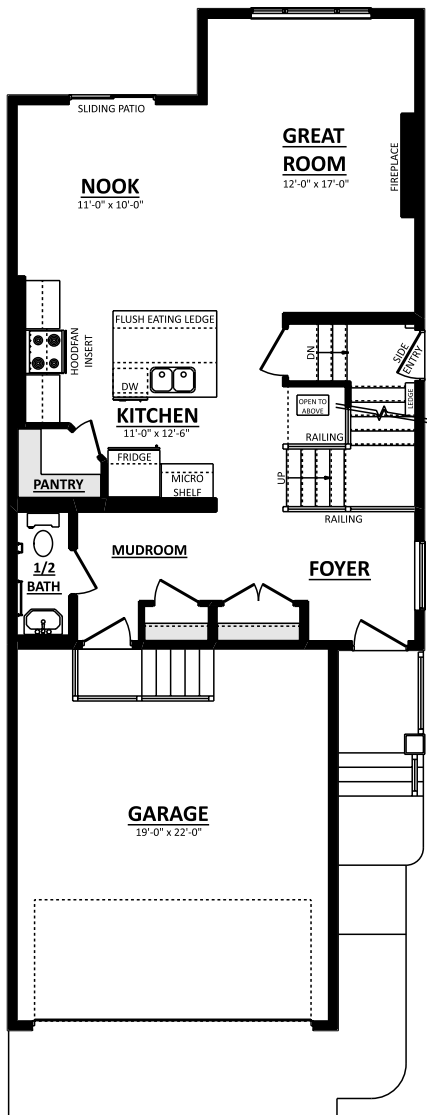

**THE CHRISTINA**  
 53 Penn Place  
 1904 Sq.Ft.

Artistic concept only. Plans and specs subject to change. Not all plans suitable to all subdivisions. Architectural guideline requirements may be extra. Errors and omissions excepted.