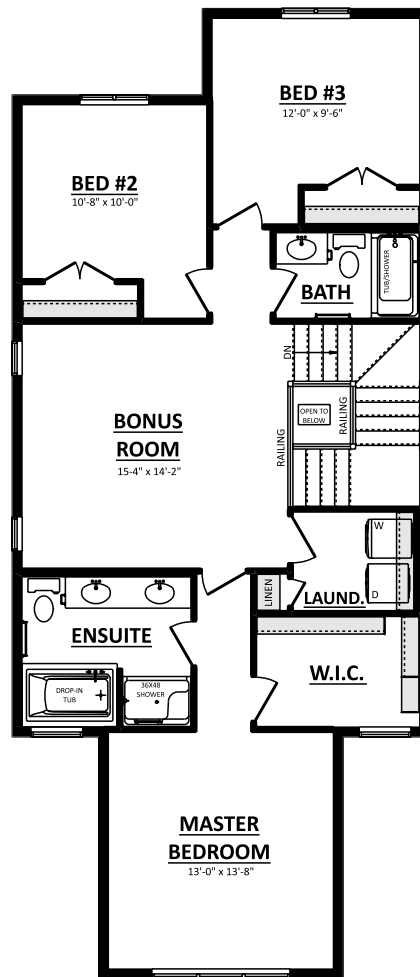

**THE CHRISTINA**  
 53 Penn Place  
 1904 Sq.Ft.

Artistic concept only. Plans and specs subject to change. Not all plans suitable to all subdivisions. Architectural guideline requirements may be extra. Errors and omissions excepted.