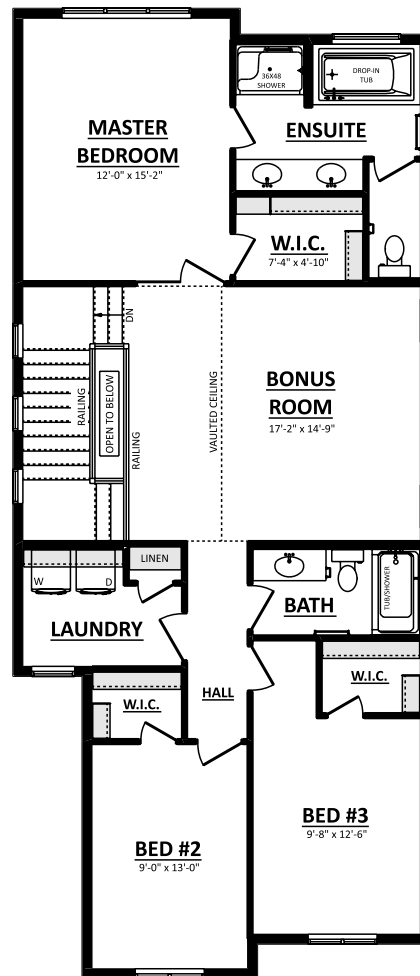

THE EVAN
 51 Penn Place
 2110 Sq.Ft.

MAIN FLOOR PLAN
 958 Sq.Ft.

SECOND FLOOR PLAN
 1152 Sq.Ft.

Artistic concept only. Plans and specs subject to change. Not all plans suitable to all subdivisions. Architectural guideline requirements may be extra. Errors and omissions excepted.