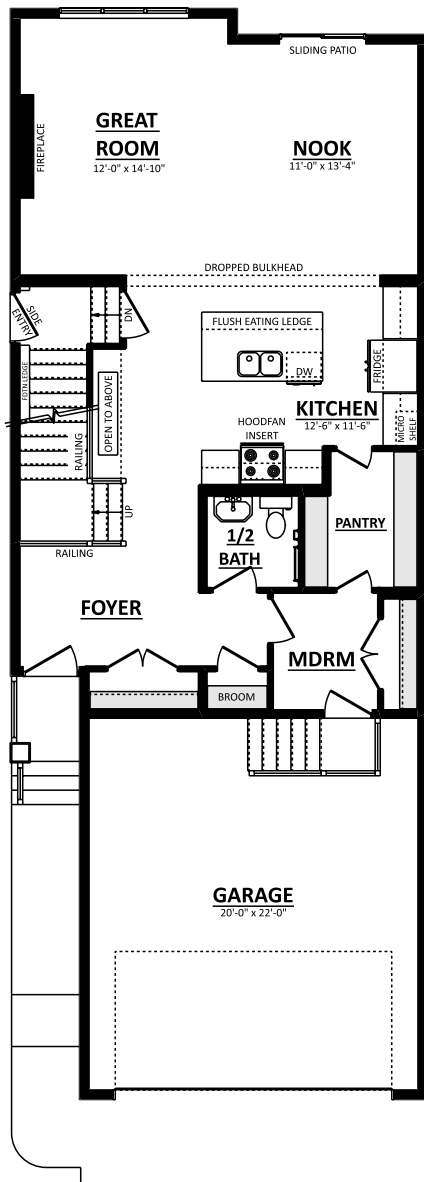

THE EVAN
 51 Penn Place
 2110 Sq.Ft.

MAIN FLOOR PLAN
 958 Sq.Ft.

SECOND FLOOR PLAN
 1152 Sq.Ft.

Artistic concept only. Plans and specs subject to change. Not all plans suitable to all subdivisions. Architectural guideline requirements may be extra. Errors and omissions excepted.