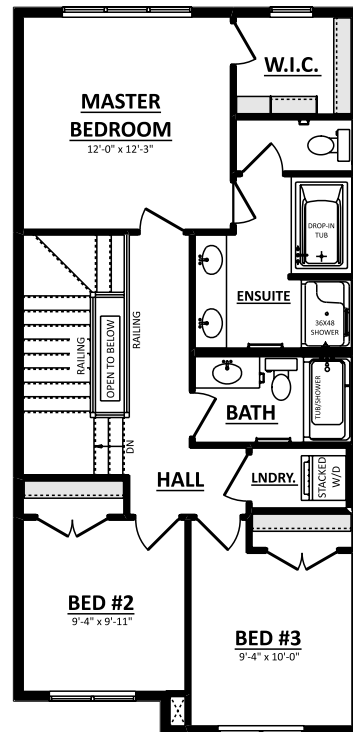

THE BRODY
 52 Penn Place
 1565 Sq.Ft.

MAIN FLOOR PLAN
 823 Sq.Ft.

SECOND FLOOR PLAN
 742 Sq.Ft.