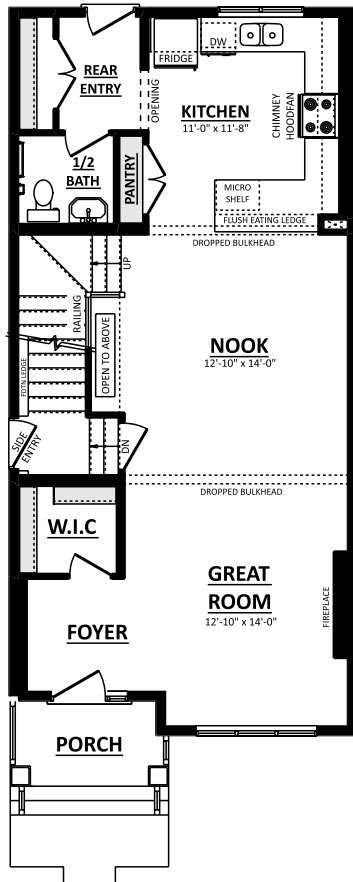

THE BRODY
 52 Penn Place
 1565 Sq.Ft.

MAIN FLOOR PLAN
 823 Sq.Ft.

SECOND FLOOR PLAN
 742 Sq.Ft.