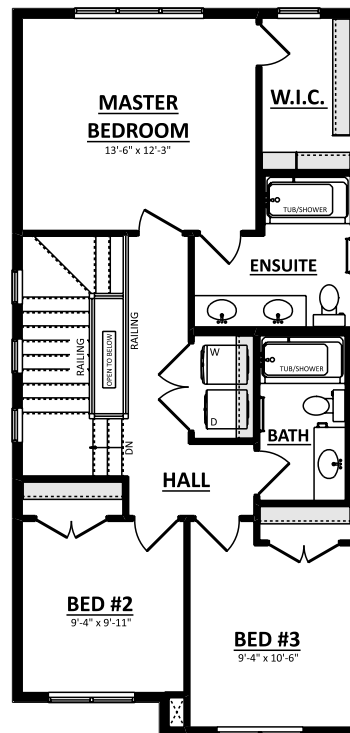

**THE BRODY**

58 Penn Place  
 1565 Sq.Ft.

**MAIN FLOOR PLAN**  
 823 Sq.Ft.

**SECOND FLOOR PLAN**  
 742 Sq.Ft.