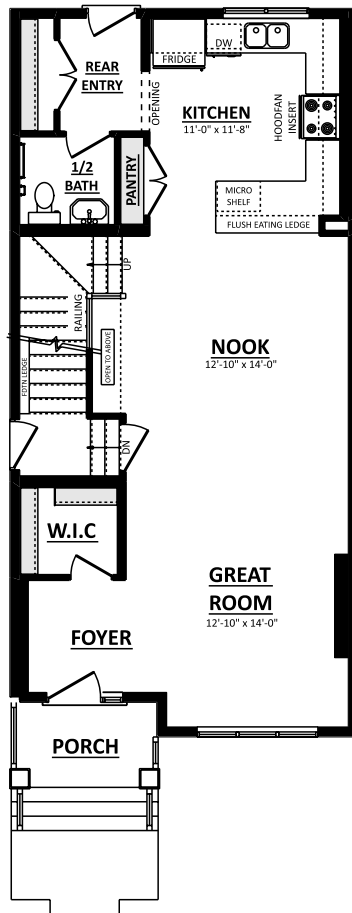

**THE BRODY**

58 Penn Place  
 1565 Sq.Ft.

**MAIN FLOOR PLAN**  
 823 Sq.Ft.

**SECOND FLOOR PLAN**  
 742 Sq.Ft.